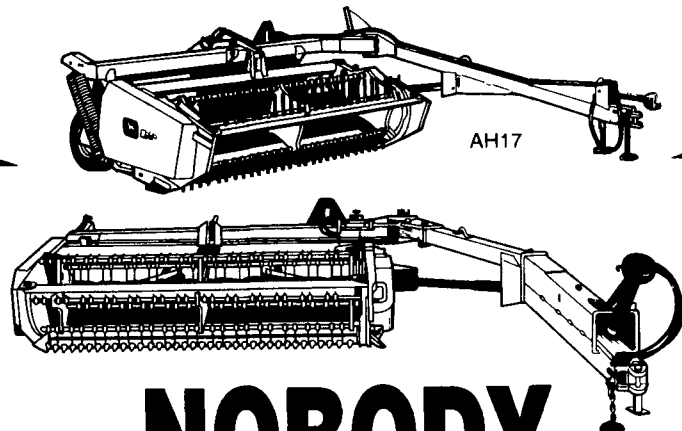

Congratulations

DAIRY OF DISTINCTION FARMS

NEW 7 SERIES ROUND BALERS from John Deere

- ▶ New MegaWide™ pickup swallows big windrows
- ▶ New rotor feeding system means smooth crop flow.
- ▶ New MegaTooth™ design is stronger and stiffer to handle heavy crops.
- ▶ Exclusive diamond-tread forming belts ensure dense, tight bales. Eight new models: 32- to 72-in. bale diameter. New Silage Specials, too.
- ▶ New CoverEdge™ net-wrap covers 15 percent more of the bale, maintains hay quality.

Model 457 Silage Special In Stock
4'x5' Bales

JOHN DEERE

**Special
John Deere
Financing
on
Hay
Equipment**

0% ³⁶ mos.

1.9% ⁴⁸ mos.

2.9% ⁶⁰ mos.

Call For Details

NOBODY DOES HAY BETTER

Cut better – and wider – than with any other MoCo in this class! Plus, the three-point-hitch system provides unmatched flotation. Narrow-profile guards help deliver a clean cut, exclusive John Deere urethane rolls improve conditioning.

Model 820 In Stock
9'9" Cutting Width

LEHIGH AG EQUIPMENT, INC.

website: www.lehighag.com
6670 Rupperville Road, Allentown, PA 18106
610-398-2553 or 1-800-779-3616

Convenient Hours:
Mon - Fri.
7:30 to 5:30
Saturday 7:30 to 3:00
We Ship Parts Same
Day To Your Farm