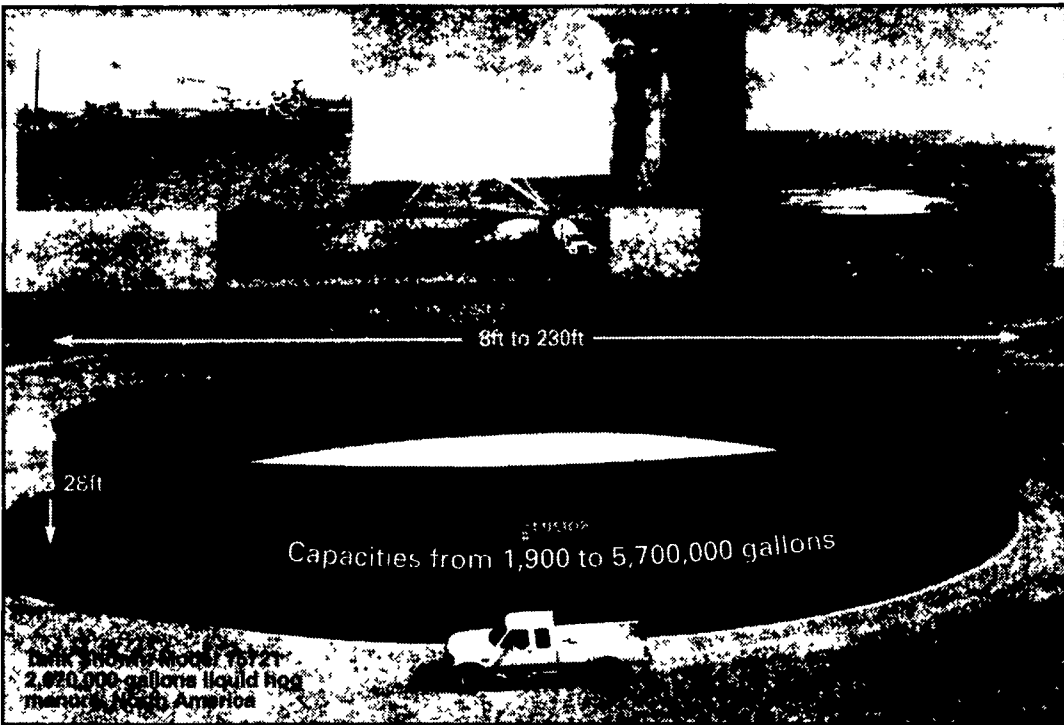

SLURRY STORAGE SYSTEMS

**TANK RANGE 0805 to 23020 model sizes. Bolted sectional
glass-fused-to-steel panel modules 9x5 ft.**

www.fusiontanks.com

Zimmerman's Harvestore® Repair

Oakland Mills, PA
717/463-9731