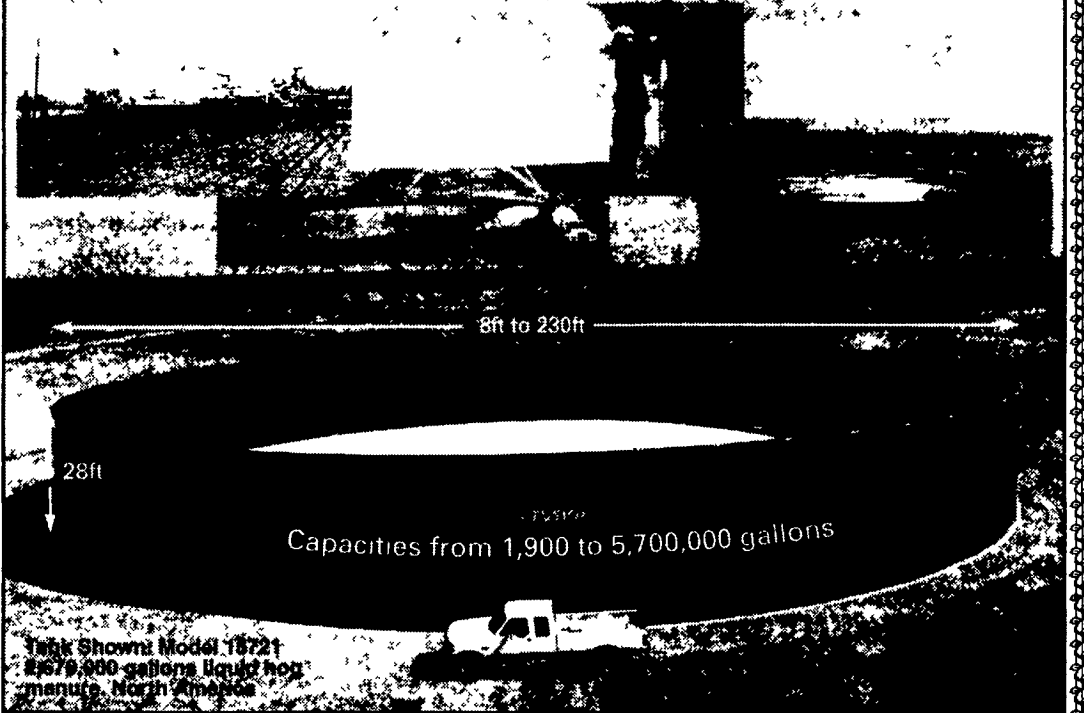

McMILLEN BROTHERS
Laysville, PA
717-789-3961

SLURRY STORAGE SYSTEMS

TANK RANGE 0805 to 23020 model sizes. Bolted sectional glass-fused-to-steel panel modules 9x5 ft.

Tank Shown Model 18221
1,579,000 gallons liquid hog manure, North America