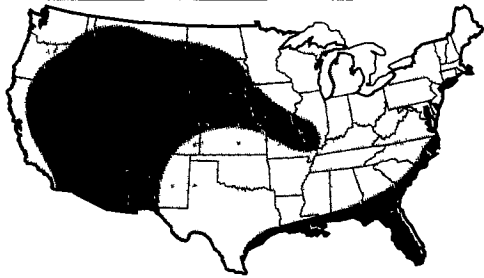

Precipitation

Almanac

For the week ending Thursday, Jul 5

Temperature
High 84
Low 61
Normal high for week ahead 85
Normal low for week ahead 63

Precipitation
Total last week ..... 0.70"
Month to date ..... 0.70"
Normal month to date ..... 0.75"
Year to date ..... 15.42"
Last year to date ..... 26.70"
Normal year to date ..... 20.43"

Growing Degree Days
Month to date 99
Season to date 1203

Farming Forecast

Sunday will bring a good chance of showers and thunderstorms in the area. There could be over 0.50 of an inch of rain, and maybe more in areas that get heavy thunderstorms. On Monday and Tuesday, dry and sunny weather will return to the area. Wednesday will bring the arrival of another front which will bring showers and thunderstorms again.