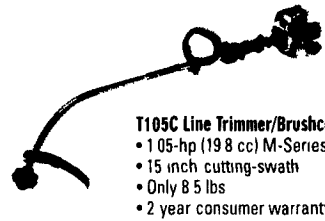

1. **T105C Line Trimmer/Brushcutter**
- 105-hp (19.8 cc) M-Series engine
  - 15 inch cutting-swath
  - Only 8.5 lbs
  - 2 year consumer warranty