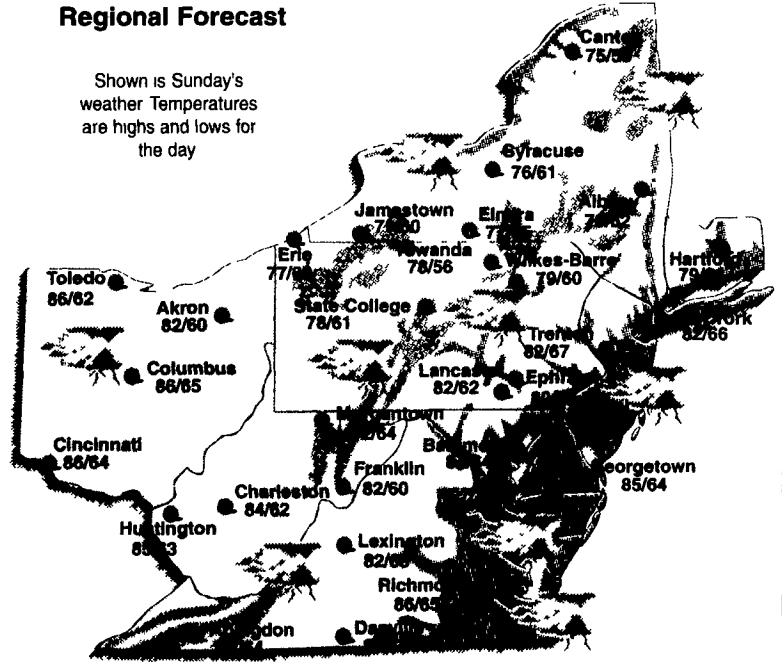

Regional Forecast

Shown is Sunday's weather. Temperatures are highs and lows for the day.

Last Week's Precipitation Lancaster

June 29	0.00"
June 30	0.00"
July 01	0.49"
July 02	0.00"
July 03	0.00"
July 04	0.21"
July 05	trace