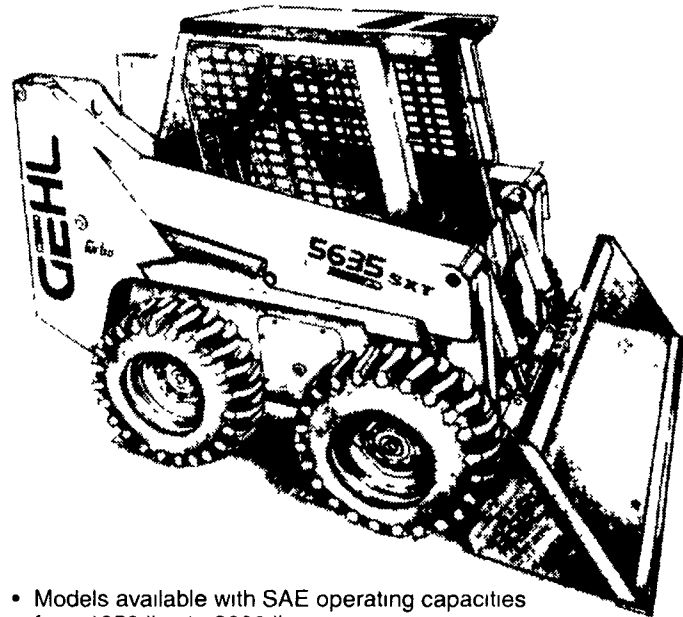

LEBANON VALLEY IMPLEMENT COMPANY, INC.

Monday-Friday 7:30-5
Saturday 7:30-12

Lebanon County

700 EAST LINDEN STREET
RICHLAND, PA 17087

717-866-7518

NEW HARDI SPRAYERS IN STOCK

GEHL SKID LOADERS

3635 36 hp diesel
1050 lb SAE operating capacity - 4410 lb operating weight

3935 36 hp diesel
1260 lb SAE operating capacity - 4550 lb operating weight

4635 44 hp diesel
1425 lb SAE operating capacity - 6060 lb operating weight

4835 57 hp turbo diesel
1625 lb SAE operating capacity - 6240 lb operating weight

5635 Series II 60 hp diesel
1900 lb SAE operating capacity - 6960 lb operating weight

6635 Series II 80 hp turbo diesel
2350 lb SAE operating capacity - 7365 lb operating weight

7600 90 hp diesel
3150 lb SAE operating capacity - 9425 lb operating weight

7800 110 hp turbo diesel
3600 lb SAE operating capacity - 9475 lb operating weight

- Models available with SAE operating capacities from 1050 lbs to 3600 lbs
- Hydraloc™ drive lock system
- Roll-back ROPS for quick and easy component access and serviceability
- Choose GEHL T-bar hand controls, hand/foot controls, or dual hand controls
- Wide variety of attachments available
- High capacity hydraulics power more attachments.
- Universal Quick-attachment system