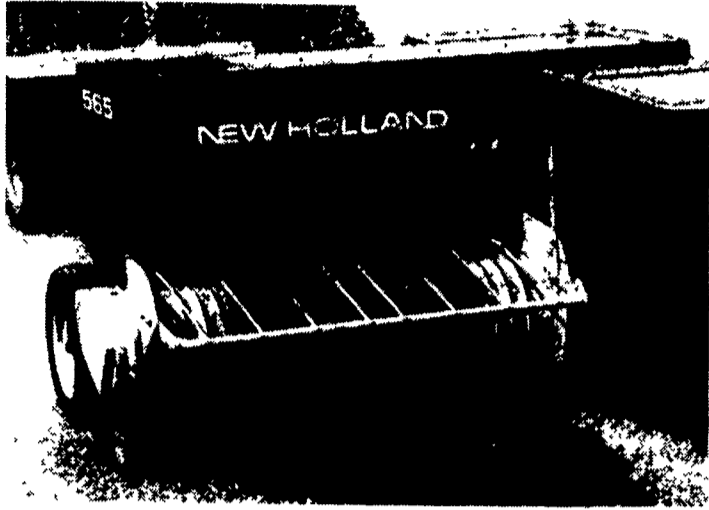

## High capacity—High quality

The 565 New Holland square baler is designed and built to meet your capacity and quality requirements season after season.

- Wide Super-Sweep™ pickup gets all the hay
- Big feed opening... swallows big windrows
- Strong feeding system... Flow Action® feeder for long life
- Strong materials... in bale case and plunger
- Gear-driven twine system