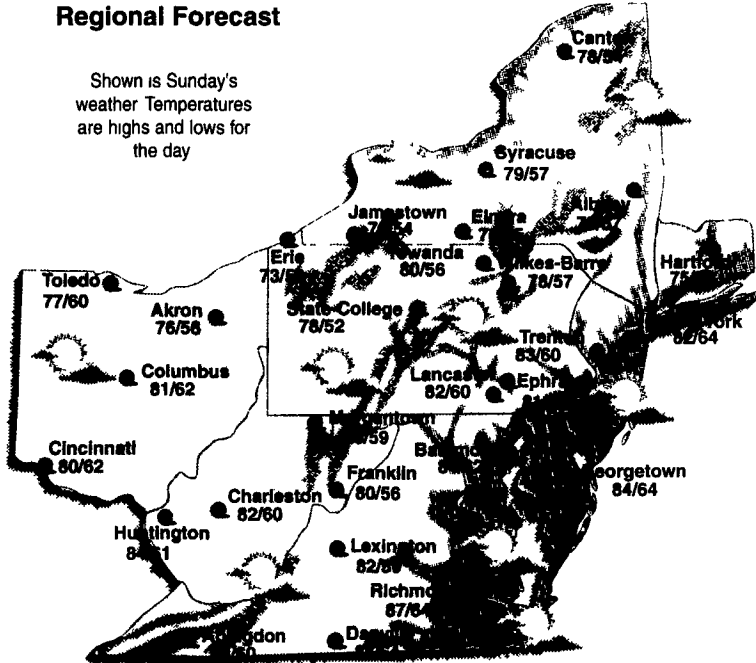

Regional Forecast

Shown is Sunday's weather. Temperatures are highs and lows for the day.

Last Week's Precipitation Lancaster

June 01	0.50"
June 02	trace
June 03	0.00"
June 04	0.00"
June 05	0.00"
June 06	trace
June 07	trace