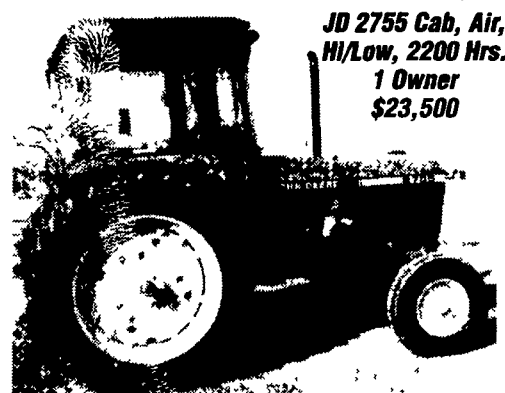

EQUIPMENT

NH 4186 MFWD, 3 pt., PTO	$8,500
IH 966 Cab, No 3 pt., Sharp	$7,500
IH 686 ROPS, Wts., Nice	$9,500
IH 460 Wide Front, Fast Hitch	$2,800
Ford 3600 Diesel	$5,500
AC WD45, Wide Front	$1,750
AC 190 XT Cab	$3,800
AC 170 Gas	$3,500
MF 165D, New Paint. SOLD	$6,500
Long 360D, 45 hp, New Rubber	$4,500
Case 400D, Wide Front	$1,950
Case 530D Backhoe/Loader	$4,900
Case 580C Backhoe/Loader	$5,900
IH 3154 Backhoe/Loader	$3,900
Deutz DX160 MFWD, Cab	$7,500
Deutz 4507 MFWD, 40 HP	$4,900
Case 1835C	$5,900
NH LX885 w/Cab	$16,500
Bobcat 7753, 2000 Hrs	$8,500

HERNLEYS

FARM EQUIPMENT INC.

When You Want Service You Can Count On Us!
2095 S. Market St. Elizabethtown, PA 17022

1-800-564-2511
717-367-8867

Emergency After Hours Parts Service Call 717-615-0810

See What A Quality GLEANER COMBINE Can Do For YOU In The Field

NEW COMBINES

- Gleaner C62, w/Smart Trac, 20' 800 Series Flex Head & 630 Hugger Corn Head

USED COMBINES

- 1999 R72 Gleaner, Ex. Cond., w/RWA
- 1999 R62 Gleaner, Ex. Cond.
- 1993 R62 Gleaner w/Both Heads
- 1991 Gleaner R60 w/RWA & Lateral Tilt, 630 Hugger & 22' Flex
- 1986 Gleaner R6 Combine w/Both Heads
- 1986 Gleaner R6 Combine w/Cummins Eng
- Gleaner L with 15 Ft. Rigid Platform
- JD 4400 w/4 Row Narrow Corn Head & Grain Head
- Gleaner N6 w/Heads
- White 8600 w/2 Heads
- MF 550 w/1143 Corn Head, 13' Grain Head

NEW AGCO WHITE CORN PLANTERS

- (2) White 6100 6 Row Planter
- White 6800, 6 Row Central-Fill Planter with 12 Row Inplanter for 10" Spacing

USED PLANTERS

- IH 800, 4 Row
- Deutz Allis 385 6 Row No-Till Planter

NEW TRACTORS

- White 6710 AWD, Cab
- White 6810 AWD, Cab
- White 6710 2WD, ROPS
- White 6510 2WD, Cab, Power Shuttle
- White 6410 2WD, Cab
- Agco Allis 9635 AWD, Cab
- White 8510 **SOLD** Cab

USED TRACTORS

- MF 2905 w/Tiger Boom Mower
- Deutz Allis 6275 2WD ROPS
- Agco Allis 9815 w/Duals, 225 HP, Lease Return, Ex. Cond.!
- Agco Allis 6690 AWD Cab, 85 HP
- Agco Allis 8775, 2WD, Cab, Lease Return
- White 6065 AWD, Cab & Loader

NEW HAY EQUIPMENT

- Hesston 8550 SP, Disc Mower/Conditioner
- Hesston 4790 3x4 Baler, w/Roller Chute & Ejector
- Hesston 4755 3x3 Baler w/Roller Chute & Ejector
- Hesston 4590 Sm. Sq. Baler w/Hyd. Tension & Thrower

USED HAY EQUIPMENT

- Hesston 1160 Mower/Conditioner Nice
- NH 499 Mower/Cond
- JD 945 MoCo w/Flail Conditioner

MISCELLANEOUS USED EQUIPMENT

- Steiner 420 w/60" Mower
- NI 5408 Disc Mower
- Noble 6 Row Cultivators