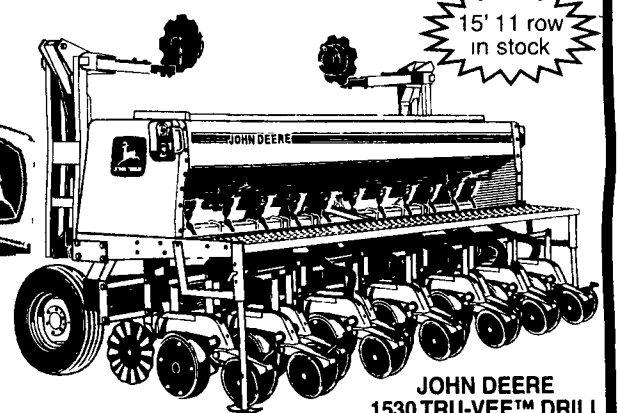

INTEREST WAIVER ON USED COMBINES UNTIL SEPT. 1, 2001

THIS WEEKS USED EQUIPMENT SPECIALS
 Quality, Local Trades - Excellent Prices

- CTS Combine, 1995 Contour Master, 1248 Cyl. Hrs.
- JD 9650 STS Combine
- JD 920 Flex Head
- (2) JD 3RN Corn Heads
- JD 4400 Combine, '79
- JD 7200 6RN Planter
- JD 7000 6RN Planter
- Kinze 8RN Corn Planter, 15" Bean Unit, Narrow Transport
- JD 450 Drill (12')
- JD 750 15' Drill
- JD 8200 Drill 10' Grassed
- Brillion 3 pt. 10 Tooth Chisel Plow
- JD 705 Hyd. Drive Double Basket Rake
- JD 935 Imp. Mo-Lo
- JD 6750 SPFH '98
- IH 56 **SOLD**

DEMO UNITS

- JD 5510 Tractor, 75 HP, Cab, Power Reverser, MFWD, Dual Remotes

USED TRACTORS

- IH 186 Hydro Tractor, 4 Post, 105 HP
- JD 2940, 260 Ldr., 2WD Open Station
- JD 2750 Utility Tractor, 75 HP0
- Case IH 9330 4WD Tractor, Steerable Front Axle, Power Shift PTO
- JD 2555 2WD/Loader
- JD 4050 100 hp Tractor Cab, 2WD

SKID LOADERS

- Used Skid Steer Financing 7.9% for 48 Mo.
- Bobcat 943, 1992, 74 HP
- NH LX885, 1997
- NH LX865, 1998

WE SHIP UPS DAILY

PLANTER ACCURACY. DRILL CAPACITY.

- Team up MaxEmerge® Plus Planter openers on 15-inch spacing with a central-fill drill box
- Heavy residue is no match for the heavy-duty downforce (springs or exclusive pneumatic) and optional unit-mounted coulters
- Mount this integral drill to the 1570 Caddie Cart for an easy-pulling machine (75-hp tractor minimum, 15-foot model) without the heavy-lift requirements usually associated with integral drills
- Available in 15 & 20-foot widths

New Tractors In Stock

- 2-JD7810 1-JD6410 2-JD8310
- 1-JD7510 1-JD6410L 1-JD8210
- 1-JD7210 2-JD6310 1-JD7410
- 1-JD7405 1-JD5510 w/cab

New Hay Equipment

- JD955 Imp. Mo-Co on Transport Cart
- JD946 Imp. Mo-Co • JD936 Imp. Mo-Co
- JD926 Imp. Mo-Co • JD265 Disk Mowers
- JD702 Carted Wheel Rake