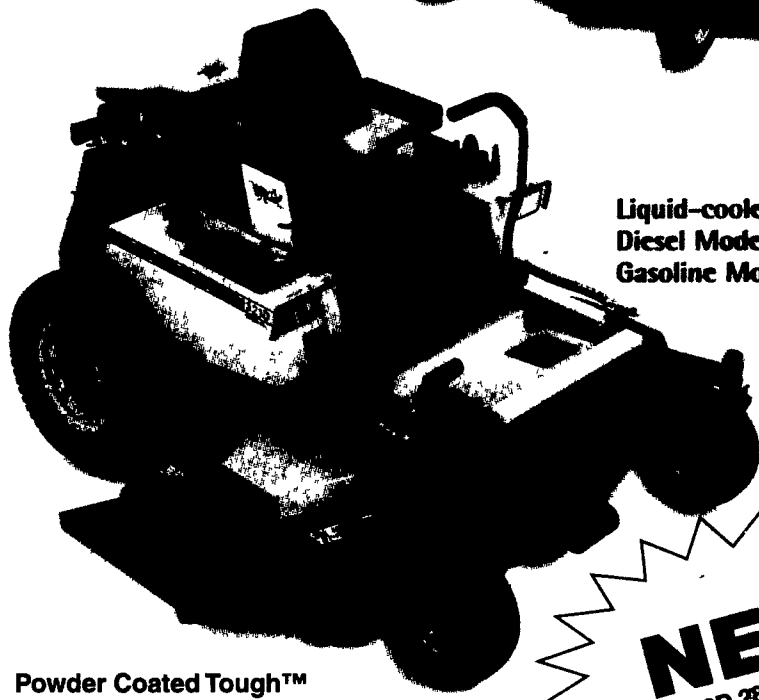

## 200 & 300 Series True ZT™ M<sup>1</sup> Mid-mount Mowers

Air-cooled Gas  
Models 220 & 225

Liquid-cooled  
Diesel Model 321D  
Gasoline Model 325

Powder Coated Tough™  
Fusion-Bonded Finish for Chip  
and Rust-Resistance

**NEW**  
M<sup>1</sup> 428D 28 HP Diesel