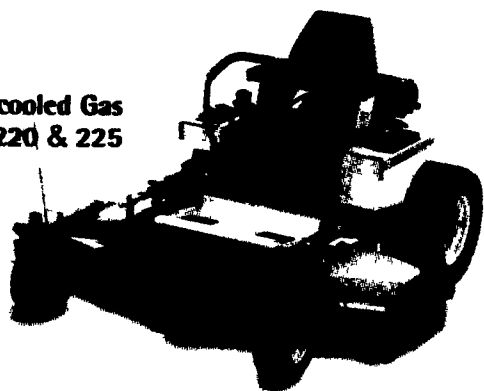

## 200 & 300 Series True ZT™ M<sup>1</sup> Mid-mount Mowers

Air-cooled Gas  
Models 220 & 225

Liquid-cooled  
Diesel Model 321D  
Gasoline Model 325

Powder Coated Tough™  
Fusion-Bonded Finish for Chip  
and Rust-Resistance

**NEW**  
M<sup>1</sup> 428D 28 HP Diesel