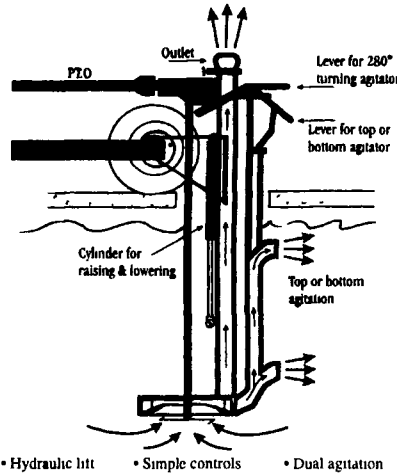

Liquid Manure Pit Pumps

MILLER'S REPAIR
1 Mile North of Bird in Hand
8 Miles East of Lancaster
Ph. 717-656-6109

Kubota L3300 GST 4WD w/ldr., 530 hrs.,
ind. tires, excellent cond.....$15,000
Kubota B2150 hydro 4WD w/ldr.,
2100 hrs., nice.....$9,500
JD 1050 4WD w/ldr., 2500 hrs.,
nice.....$11,000
JD 2240 hi/lo 2800 hrs., nice.....$8,500
Ford 4000 SU diesel, 300 hrs., exc...$8,000
Ford 4000 gas 3100 hrs. w/Ford one
arm loader, nice.....$7,500
NH LX 565 skid steer loader '98
581 hrs., excellent.....$13,500
IH 584 3000 hrs., clean.....$8,500
Farmall 560 diesel, fast hitch.....$3,500
Farmall Super M 1952, very nice.....$3,250
Farmall 450 M TA gas, nice.....$4,000
Ford 702C Power angle blade, fits
1502/1720.....$950
Call Scott 908-782-7658

USED EQUIPMENT

Kubota 4560 Frame Mount 8' Backhoe Fits
L3750
Ford 3230 45 hp, 150 hrs.
Woods RM990 90" Finish Mower
Kuhn GMD 600 8' 3 pt. Disc Mower
NH 256 Rake
Kubota M4030 45hp, 2WD, Loader, 2800 hrs.
Kubota B2710 Hydro, 1998, w/Loader, 100hrs
Kubota L2900 GST w/Loader, 1600 hrs.,
Turf Tires
Kubota L2900 GST w/Loader, 600 Hrs.,
Ag Tires
JD 1219 9' Conditioner
Kuhn GMD 700 9' 3 Pt Disc Mower
Hesston 540 Round Baler
Hesston 12-Wheel Wheel Rake, High Capacity

LAWN & GARDEN

Exmark Lazer, 25hp Kohler, 60", 1300 Hrs
Exmark Lazer, 25 Horse, 60", 1650 Hrs
Scag Zero Turn 18hp 48", 50 Hrs
Grasshopper 721D-G2, 61", 980 Hrs.
Grasshopper 725, 61", 1999, 450 Hrs, Catcher
Grasshopper 616, 1999, 48" Flip-Up Deck
Ferris 25hp, 61" Zero Turn, 250 Hrs., 1998

**Open House
February 19-23**

STOLTZFUS FARM SERVICE

Cochranville, PA 610-593-2407

1947 Massey
Harris 20
Restored with
Electronic Ignition,
Sharp
717-328-2336

2 FARM EQUIPMENT WANTED

2 FARM EQUIPMENT WANTED

WANTED (2) Brillion
Chisel Ext, 1 1/4" x 2"
Shanks & Spring
Assemblies. 717-687-6844
Direct cut head for Fox
chopper # SPF0427.
610-933-0991.

J & M MACHINERY COMPANY, INC. WINTER SALE!!

Route 22 & 819, Greensburg, PA 15601
(724) 668-7850

This is not a public sale. All equipment sold as is where is
No trades at these advertised reduced prices