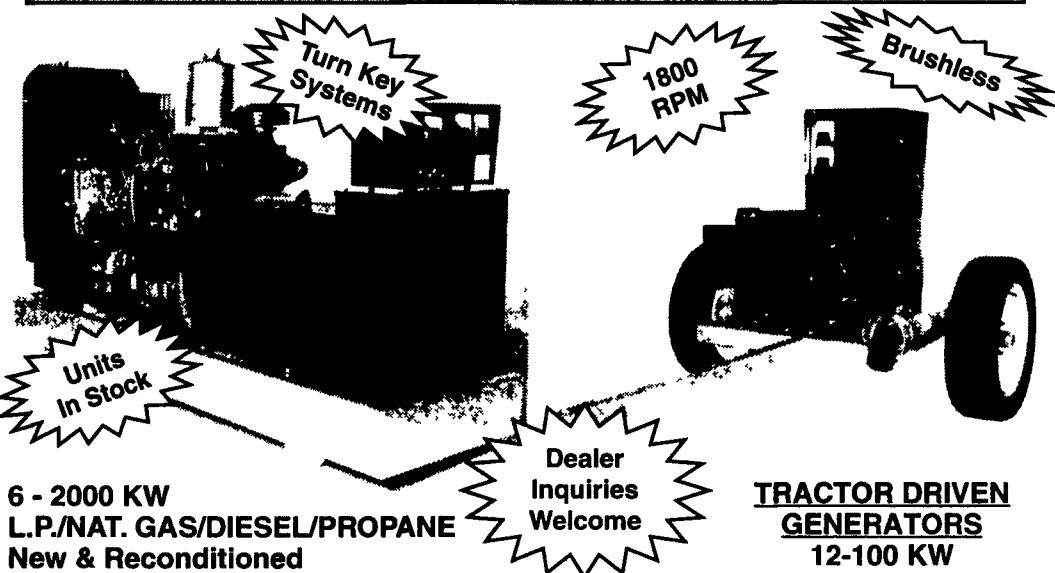

H. Louis Moore, Professor of Agricultural
Economics
Pennsylvania State University

(Turn to Page A42)

GENERATOR SYSTEMS

1-800-779-8809

See us at the **KEYSTONE PORK EXPO**

6 - 2000 KW
L.P./NAT. GAS/DIESEL/PROPANE
New & Reconditioned