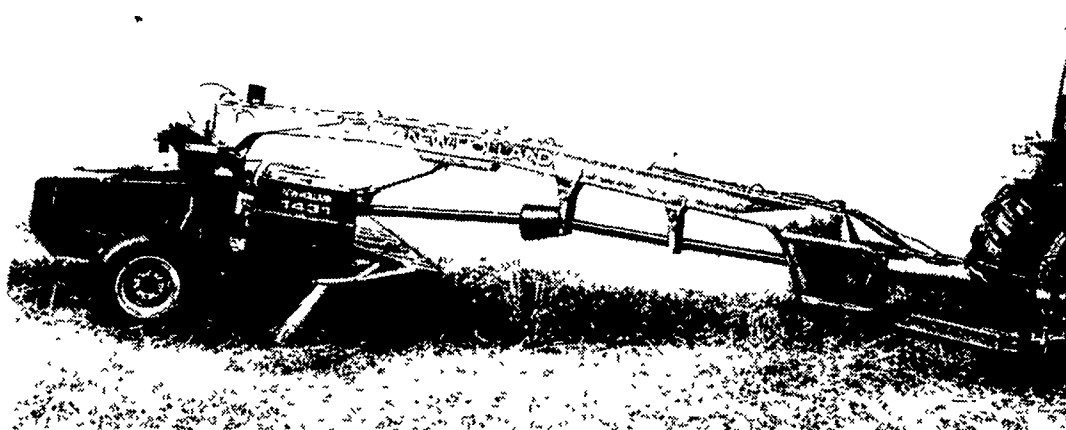

NEW HOLLAND

Reliable performer

NEW HOLLAND

Year after year it's made New Holland box spreaders number one in North America.

- **Worm gear drive** transfers power smoothly to the apron.
- **T-rod apron chain** operates with less initial wear and no slacking.
- **Bonded Protection** 12-year warranty on floors and sides. If the polyethylene floor fails or the sides rust, you'll get new ones – FREE!

Whether you're light top dressing, laying down a heavy layer, or anything in between, the Model 3110 puts the right amount of material right where you need it.

- Handles a wide variety of material - slurry, gutter material, cow manure, even poultry litter.
- V-tank design delivers material to the auger fast.
- Heavy-duty round-core auger produces less drag.
- Double-acting hydraulic cylinder moves auger up and down to keep material flowing.
- Hydraulic gate and specially designed expeller give precise application control.
- Backed by a 10-year warranty against tank rust-through.

See us for all your spreader needs.

Cut faster... condition better

For greater maneuverability and higher efficiency, nothing beats the Model 1431 Discbine® disc mower-conditioner from New Holland. It features a 13' cutting width, and operates at high ground speeds in wet, heavy grass without plugging. Fire anthills and gopher mounds won't stop the new Model 1431 either.

Outstanding features include:

- A center pivot-tongue design
- Independent modular cutterbar with ten small-diameter cutting discs
- 102" wide conditioning rolls
- A full range of vertical and lateral flotation
- A torsion-bar roll-pressure system
- A cutterbar driven from both ends