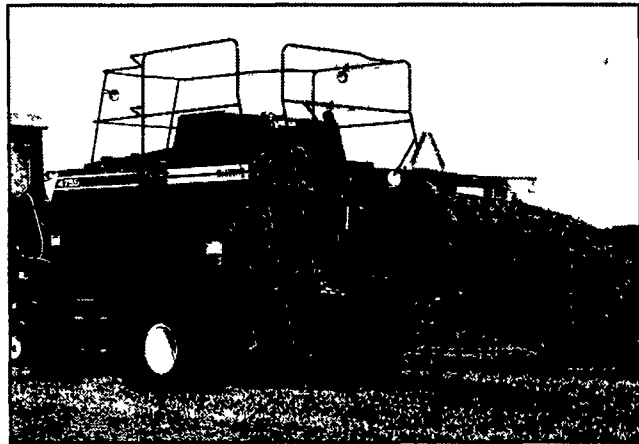

HOOPER & HESSTON... A Cut Above The Rest

4755 Big Square Baler

Solid construction, reduced labor and timesaving efficiency are all part of the Hesston large bale system that was introduced over 20 years ago.

- Requires as little as 90 PTO Horsepower
- Bales Measure 31 5" wide by 34 4" High by up to 98" in length
- Bales weigh up to 1,000 pounds in dry hay and 1,500 in high-moisture hay
- Designed to haul 3 wide and 3 high for maximum truck payloads