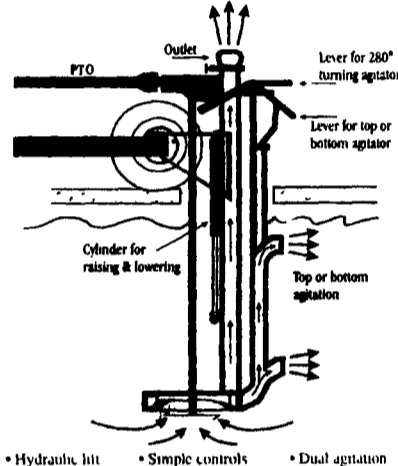

Liquid Manure Pit Pumps

MILLER'S REPAIR
1 Mile North of Bird in Hand
8 Miles East of Lancaster
Ph. 717-656-6109

NEW EQUIPMENT

- NH 256 Rake Steel Tines $3,500
- NH 258 Rake Steel Tines w/Dolly $4,400
- NH 258 Rake Rubber Tines w/Dolly.....$4,600
- NH LS 35 Tractor w/42" Mower $2,700
- NH LS 35 Tractor w/48" Mower.....$2,825
- NH 951B 60" Rotary Mower $900
- NH 716C 84" Snow Thrower, 3 Pt $3,000
- NH 715B 63" Snow Thrower Front Mt, 1720, 1920.....$2,500
- NH 616 7' 10" Cut Disc Mower.....$5,800
- NH 782 7' 3 Point Blade.....$475
- NH 783 8' 3 Point Blade.....$520
- Rhino SE6 3 Pt Rotary Mower.....$1,150
- Rhino TW120 10' Pull Type Mower.....$5,650
- Rhino DB150/5' Ditch Bank Mower.....$4,500
- Hiniker 8' Snow Plow Trk Mounts.....$2,200

USED EQUIPMENT:

- 1 - WINCO 25,000 Watts Generator on Trailer
- 1 - Wmpower 3.5 KW Generator on Trailer
- 1 - NH 846 Round Baler
- 1 - NH 310 Baler w/Thrower
- 1 - NH 256 Rake
- 1 - NH 80 Bale Mover
- 1 - NH 782 Chopper no/Heads
- 1 - JD 15 Disc Grain Drill

TRACTORS

- 1 - NH TN55 4x4 w/QT Loader, 20 hrs.
- 1 - NH LS55 Tractor w/54" Mower
- 1 - NH 1215 4x4 Hydro 60" Mower w/274 Hrs.
- 1 - NH 1520 4x4 w/7108 Loader, Ag Tires

TRUCKS

- 1 - 1968 C700 Ford 20' Roll-Back

~ Low Rate Financing Available ~

For Your Convenience Call Toll-Free 800-869-9029

S.G. LEWIS & SONS, INC.

352 N Jennersville Rd., West Grove, PA 19390

(610) 869-2214
(610) 869-9440

Spring wagon on steel, good condition, $900. Lanc. Co., 717-738-2573.

CIH 1680 combine, 3800 hrs., 23,000 15 ft. flexhead $4,500 717-589-7676.

Ford 801 power master, $3500. MF 135 gas, w/PS, $4700. Ford 8N, $2000. 610-777-4272

NH 411 discbine, completely rebuilt, new paint & many parts, $6500. 717-334-4619.

7000 JD planters, 4-6 row, from midwest, new or used units. Frame coulters, dry or liquid fertilizer, openers, markers, hitches, tires, soybean meters, monitors, sensors, Gandy applicators, parts. Demco squeeze pumps. 1-2-3 row sweet corn, pumpkins, vegetable planters. Custom built planters. Pequea planter. 717-442-4406.

Buy - Sell - Repair	Over 30 Tractors In Stock
Ford 8N, good running tractor, blade available	$2,000
Case 830 dsl standard PTO, nice	$3,400
AC WD45, PS, blade avail	$1,600
Case 1030 diesel, 540 PTO, 3 pt, runs good	$4,600
IH B414 gas, runs nice	$2,250
Oliver Super 55, gas, runs nice	$2,700
AC 2000 diesel rebt eng	$6,500

PARTING OUT: Case 930, 830, 900, 800, 500, 400, L.A., L., DC, SC, S, VAC, RC, 1527 Cross Motor, IH 806, 656 Hydro, 560, 650, 19, W9, WD9, M, H, F20, JD B, Oliver 70, AC 190XT, WC, WD

Some used tires New & Used Parts & Supplies
King's Tractor 717-529-4066
1426 Noble Road Kirkwood, PA 17536 8 am to 8:30 am

SPECIAL SALE • SPECIAL SALE

WISCONSIN HEAVY DUTY ENGINES REPLACEMENT ENGINES REPLACEMENT SHORT BLOCKS

WISCONSIN SURPLUS SPECIAL

VG4D 37 HP Elect. Start. ....As Low As $1,575
MVH4D 30 HP Low Hours.....As Low As $850

KOHLER SURPLUS SPECIAL

CH25S 25 HP, electric start.....As Low As $1,190
CH18 18 HP, electric start .....As Low As $895
CS8.5 8 5 HP .....As Low As $395
CS6T 6 HP .....As Low As $265