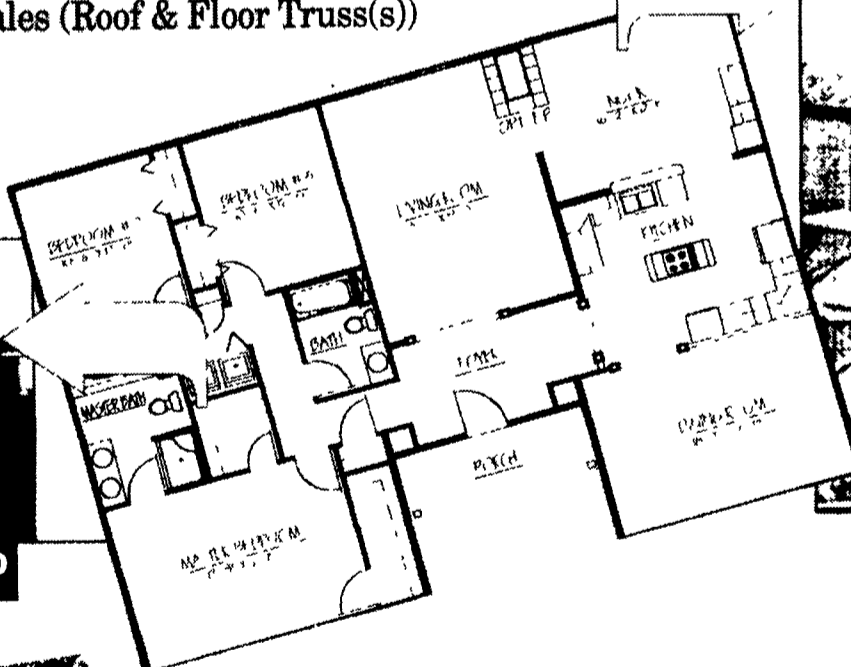

Modular Plans Built, Erected,
 & Finished the Foremost Way.

Panelized Shell Framing Packages
 Starting at \$15,400

Building has never been so easy & affordable for the Builder, Develop or Do-It-Yourselfer. Shell Framing Packages, Roof Truss(s), Engineered Wall Panels, Andersen Windows, Peachtree Doors, and Appalachian Mill Kitchen/Bath Cabinetry...