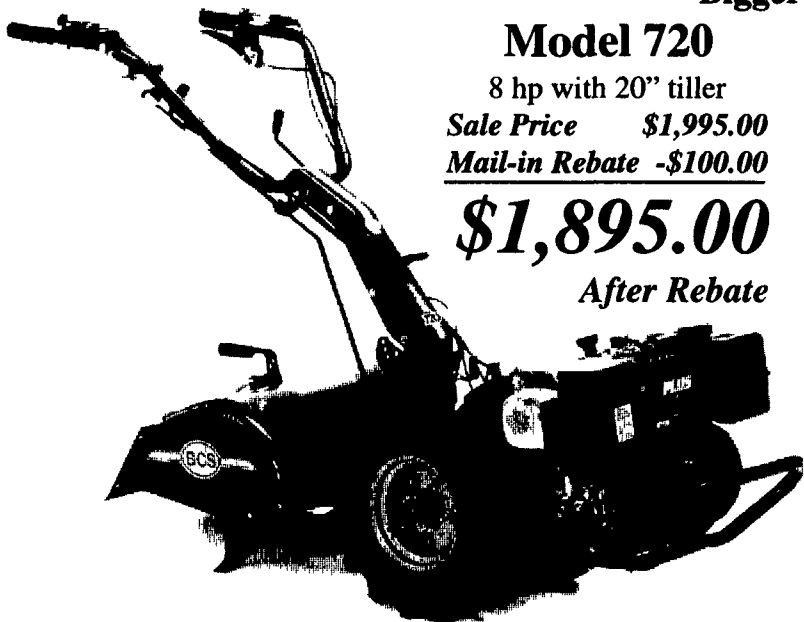

### Model 720

8 hp with 20" tiller

Sale Price \$1,995.00

Mail-in Rebate -\$100.00

**\$1,895.00**

After Rebate

**Popular Options:**

- ✓ 20" and 26" Tillers
- ✓ 40" - 53" Sickle Bar Mowers
- ✓ 24" and 28" Snow Throwers
- ✓ 22" Lawn Mower
- ✓ Chipper/Shredder
- ✓ 40" Power Sweeper

### Model 730

9 hp with 20" tiller

Sale Price \$2,299.00

Mail-in Rebate -\$100.00

**\$2,199.00**

After Rebate

**SPECIFICATIONS**

Engine: 720	8hp Briggs & Stratton
730	9hp B & S Vanguard
Speed w/Tiller	.6, 1.3, 6.8 fwd & .7, 1.4 rev
Speed w/Other	.7, 1.4 fwd. & .6, 1.3 rev
Tire Size	4"x8" tractor tread tires
Tilling Width	20" or 26"
Tilling Depth	8"
Weight w/tiller 720	225 lbs.
730	250 lbs.