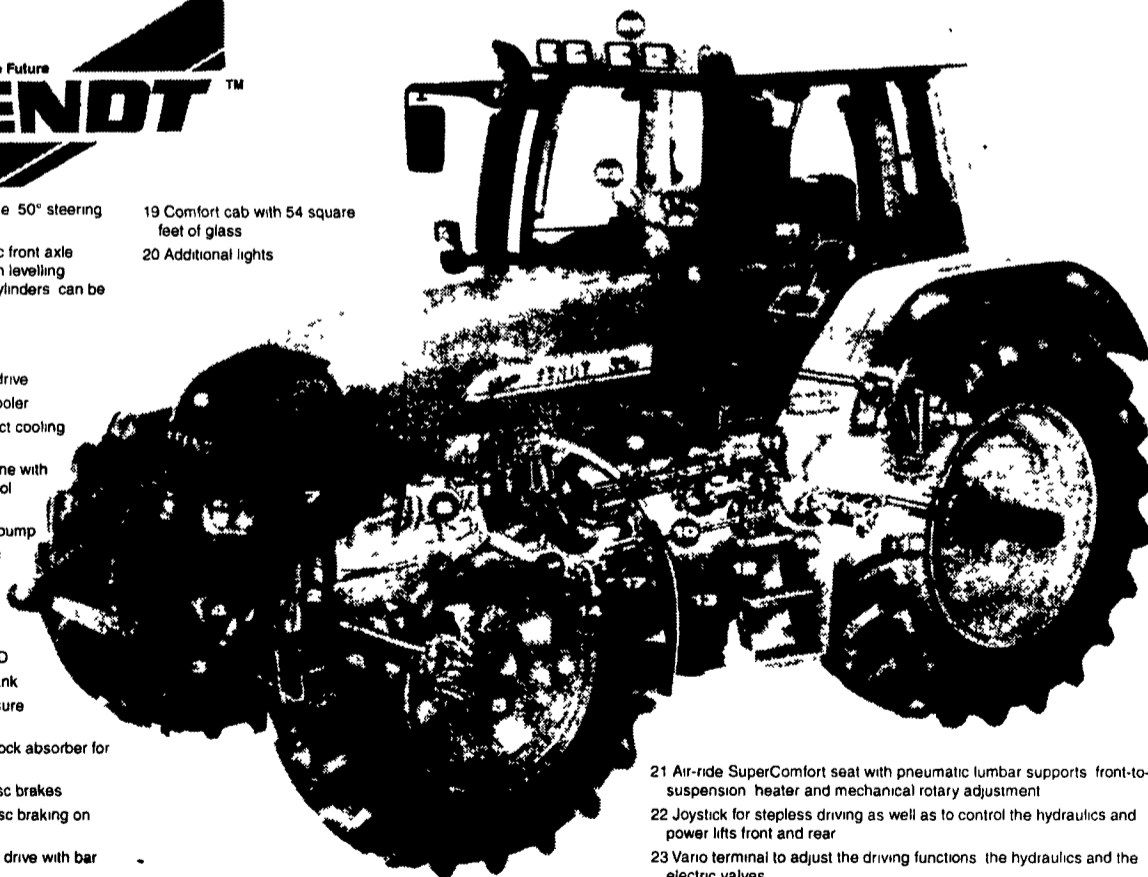

1. 1 Front driving axle 50° steering angle
2. 2 Hydropneumatic front axle suspension with leveling control and 2 cylinders can be locked
3. 3 Front power lift
4. 4 Front PTO
5. 5 Planetary final drive
6. 6 Air-to-air aftercooler
7. 7 Modular compact cooling system
8. 8 7-litre Man engine with electronic control (EEC)
9. 9 Vario hydraulic pump
10. 10 Vario hydraulic motor
11. 11 Vario planetary gear set
12. 12 Enclosed 4-WD
13. 13 140 gal fuel tank
14. 14 Nitrogen pressure accumulator
15. 15 Grass strut shock absorber for cab cushioning
16. 16 Rear wheel disc brakes
17. 17 Front wheel disc braking on cardan shaft
18. 18 Planetary final drive with bar axles
19. 19 Comfort cab with 54 square feet of glass
20. 20 Additional lights

1. 21 Air-ride SuperComfort seat with pneumatic lumbar supports front-to-rear suspension heater and mechanical rotary adjustment
2. 22 Joystick for stepless driving as well as to control the hydraulics and power lifts front and rear
3. 23 Vario terminal to adjust the driving functions the hydraulics and the electric valves