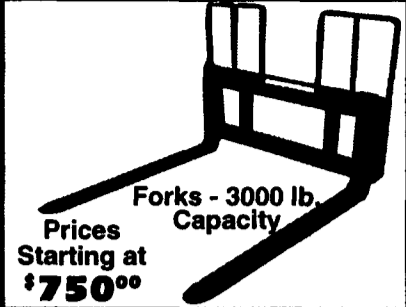

Buckets, Forks, Manure Forks, Stone Forks & Bale Movers For Skid Loaders and Front End Loaders. Fits John Deere, Case, Gehl, New Holland, Bobcat.
Bedding Buckets Also Available - Skid Loader or 3 Pt Hitch
Also Available Quick Attachments For Skid Loaders and Excavating Teeth For Dirt Buckets

**Buckets - Made Any Size
For Any Operation
Prices Starting at \$550⁰⁰**

Also Grapple Forks

**Forks - 3000 lb.
Capacity
Prices Starting at \$750⁰⁰**

Yale 1006 Fork
Side Shift 120

Smoker Mfg.

415 Jackson School Rd. • Oxford, PA 19363
(717) 529-6915 (Best time to call 8:00-8:30 a.m.)