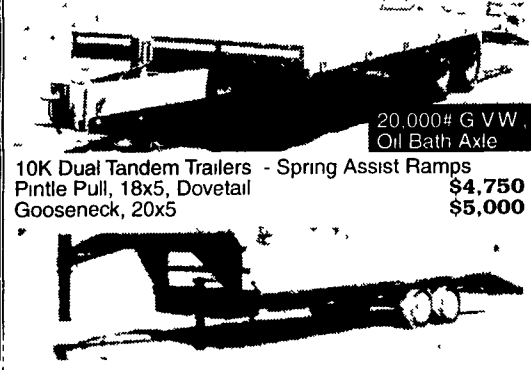

MOTOR TRUCK EQUIPMENT COMPANY

Always Open

USED TRUCK SALES
Carlisle
717-691-2207

1996 Kenworth W900L,
3406C Cat 425 HP,
w/Jake Brake,
13 Speed Trans.,
8 Bag Air Ride Susp.,
220" Wheelbase,
Alu. Wheels, AC, PS, Wet Line

MECHANICS TRUCK

'94 F800, 210 HP, 5+2 trans, AC, 14' IMT heavy duty mechanics body, 14,000# hyd, IMT crane, hyd outriggers, hyd 35 CMF air compressor, Miller 251 diesel welder. Truck, body & equipment all in excellent condition. Replacement cost \$98,000.

- \$49,000 OBO -
973-347-1101 ask for Jim

Appalachian Manufacturing, Inc.
330-222-2468

20,000# G V W,
Oil Bath Axle
10K Dual Tandem Trailers - Spring Assist Ramps
Pintle Pull, 18x5, Dovetail \$4,750
Gooseneck, 20x5 \$5,000

24' Gooseneck, 4' dovetail, 1-12,000# G V W, 6 000# axels w/easy lube, electric brakes, 7 50-16 tires, breakaway kit, ramps w/pressure treated deck, standard 12,000 GVW \$2,995
14,000 GVW \$3,195

16' Car Hauler, diamond plate deck with W/D rings self storing ramps, 7,000# G V W, elect brakes, both axels 82" between wheel wells breakaway kit incl 16' Car Trailer \$1,495 18' Car Trailer \$1,645