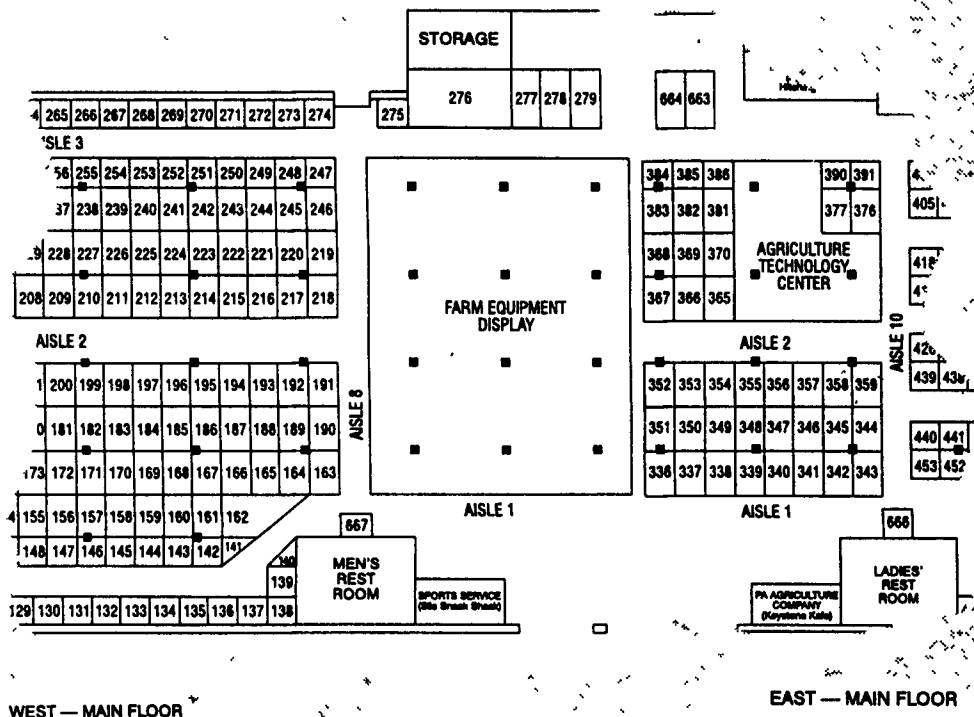

Major New Farm Equipment Feature At Harrisburg Farm Show

(See story on front page.)

A new farm equipment display sponsored by the major manufacturers at the Pennsylvania Farm Show will feature presentations on each piece of equipment by FFA students. These presentations will include the history of the equipment evolved over the years and a ruing commentary on the present day use and technical data. This part of the show will be staged right in the middle of the main exhibition area as shown in the above template.