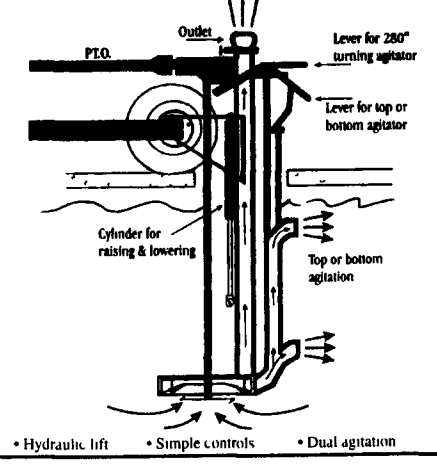

Liquid Manure Pit Pumps

MILLER'S REPAIR
1 Mile North of Bird in Hand
8 Miles East of Lancaster
Ph. 717-656-6109

CHARLES S. SNYDER, INC.

RR3, BOX 109
1 MILE EAST OF RT. 309 ON RT. 443
TAMAQUA, PA 18252 PHONE: 570-386-5945
MON. THRU FRI. 8:00 A.M. TO 5:00 P.M.
FAX 570-386-4080
SAT. 8:00 AM TO 12:00

SHIP PARTS UPS DAILY

WEB SITE- www.cssnyder.com • EMAIL cssnyder@ptd.net

TRACTORS

Tag#	Make	Model	Year	Hours	PTO HP	Description
11163	Ford	4100	1976	3451	45	Diesel Tractor Turf Tires
11151	Allis	5650	1997	288	45	4WD w/Loader Canopy
11109	NH	7635	1998	432	86	4WD Cab w/Loader
11103	Ford	6610	1984	3942	72	2WD Cab Loader & Tiger Mower
11101	Ford	3930	1995	180	45	2WD Foldable ROPS, 2 Rear Remotes
11096	Ford	7710	1990	2193	87	2WD Cab, Series II, 3 Remotes
11059	JD	4955	1990	4418	202	4WD Cab, 1000 PTO
11030	NH	4630	1995	207	55	4WD Shuttle Shift
10944	NH	3415	1996	1665	38	2WD AG 12 Speed Live PTO
10329	Ford	6600	1976	4203	70	W/Cab 2 Remotes Weights Front & Back
10886	Ford	5610	1985	7240	66	2WD Cab w/AC, ABD Dual Power
10855	NH	8670	1996	535	145	4WD Cab, Super Steer
10949	NH	6635	1997	57	76	4WD Cab 24x12 Dual Power w/Loader

INDUSTRIAL TRACTORS

Tag#	Make	Model	Year	Hours	Description
11160	JD	410	1980	N/A	Diesel TLB ROPS 2 Lever
	NH	675E	1997	22	4WD Cab
11088	Ford	555B	1987	2260	TLB 2WD Cab Std Hoe
11077	Ford	655E	1999	515	TLB 4WD Cab Ext Hoe, 4 Lever
11036	NH	555E	1997	1923	TLB 4WD Cab Std. Hoe
10821	Case	W14H	1973	3142	Wheel Loader w/Clam Bucket
10762	Ford	801SOS	1959	2394	TLB Gas
10726	NH	655E	1998	456	4WD Cab Ext. Hoe 2 Lever
10668	Case	580D	1980	4032	TLB Cab 4WD Ext. Hoe

SKID LOADERS

Tag#	Make	Model	Year	Hours	Description
11164	NH	LX665	1994	2297	Skid Loader
11162	NH	L325	1978	N/A	Skid Loader Wisconsin Engine
11150	NH	LX565	1996	2906	Skid Loader
11149	NH	L553	1987	2371	Skid Loader Kubota Engine
11143	NH	LX665	1996	563	Skid Loader w/Cab
11142	JD	675B	1993	2027	Skid Loader
11141	NH	LX465	1996	553	Skid Loader w/Bucket
	NH	LX885	1997	185	Skid Loader
11131	NH	LS170	2000	86	Skid Loader w/Cab & Heater
11124	NH	L35	1972	N/A	Skid Loader, Gas
11120	NH	LX885	1996	645	Skid Loader w/Cab Kit, No Bucket
11115	NH	L555	1991	2148	Skid Loader, Kubota Engine
11097	Gehl	SL6635		1373	Skid Loader, Turbo, 76" Bucket
11094	NH	LX665	1996	791	Skid Loader
11092	NH	L555	1984	3173	Skid Loader
11086	NH	L255	1995	1656	Skid Loader Diesel
11064	NH	LX885	1994	2160	Skid Loader, No Bucket
10937	NH	L778	1977	2787	Gas Water Cooled Engine
10846	Clark Forklift	Y40	N/A	2116	Propane 48" Forks
10800	Thomas	103	1989	420	Kubota Engine 60" Bucket & Pallet Forks
10783	NH	L555	1987	2921	w/Bucket
10616	Ford	CL25	1995	2581	Diesel w/Ford Engine
10554	Commander	C8000	N/A	1114	Rubber Track Crawler

HAYBINES