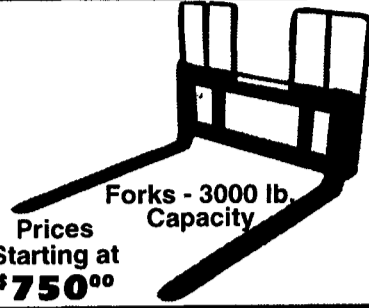

**Buckets - Made Any Size For Any Operation**  
Prices Starting at **\$550<sup>00</sup>**

Also Grapple Forks

**Forks - 3000 lb. Capacity**  
Prices Starting at **\$750<sup>00</sup>**

**Smoker Mfg.**

415 Jackson School Rd. • Oxford, PA 19363  
**(717) 529-6915** (Best time to call 8:00-8:30 a.m)