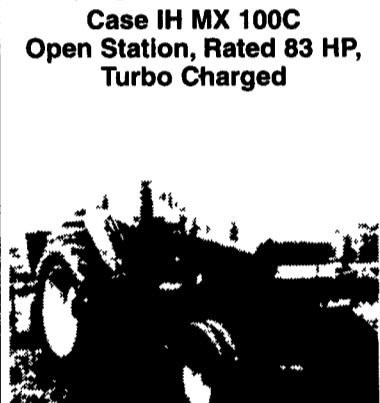

Case IH MX 100C, Cab, Powershift & Shuttle, Turbo Charged 83 HP

Case IH MX 100C Open Station, Rated 83 HP, Turbo Charged

Left Hand Power Shuttle Reverser (No Clutching) Shift, Plus 4-Speed Thumb Switch Power Shift with 16 Speed Forward & 12 Reverse Speeds, 25 GPM Hyd at Outlets, 18 4x38 Radial R1W Tires, up to 25 MPH Road Speed.
(NC 5943)