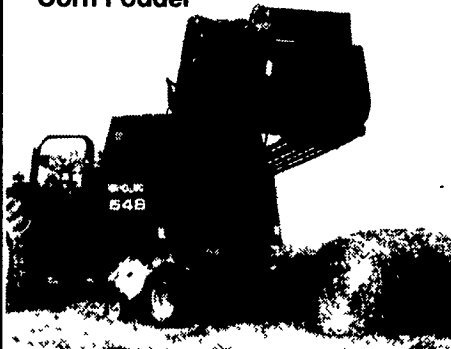

**LOOKING FOR A SPREADER?**

We Have One To Fit Your Needs.

**NH 648 SILAGE SPECIAL**

Bales Wet or Dry and Corn Fodder

**BIG BALERS DELIVER TOP CAPACITY**

NH 590

**SKID LOADERS**

The New "LS" Are Here!

**NH 1411 & 1431 DISCbine**

ALL NEW 1441 & 1442 Featuring 15 Ft. 7" Cut

Available w/Rolls or Flails

INDEPENDENT MODULAR CUTTERBAR The New Holland Secret to Smooth, Quiet, No Hassle Mowing

**MESSICK'S**

SERVING TWO LOCATIONS