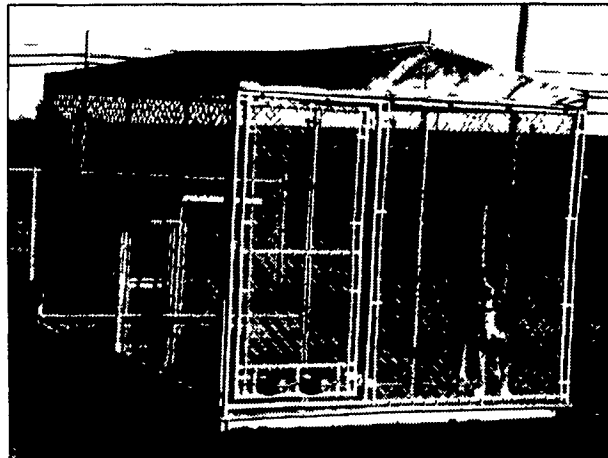

800-964-1550
610-593-3500

... LOCATION...

20 miles East of Lancaster, PA on Hwy 41
or 27 miles North of Wilmington, Delaware

Post & Frame Building Materials Metal Roofing Sale

29 Ga. Choice of Colors.....\$46.95 Sq.
Ask About Our Discounted #2 Metal and Liner Panel
We Also Sell Complete Building Packages With or Without Labor.

- 26 & 29 Gauge
- Window Doors
- Insulation
- Overhead Garage Doors
- Electric Openers
- Trusses

Quality Dog Kennels

Wholesale and Retail Inquiries Welcome!

- Poly lumber floor
- Insulated dog house w/ removable roof
- Reinforced vinyl canopy
- Child/animal safe latch
- Feed & water bowls accessible from outside