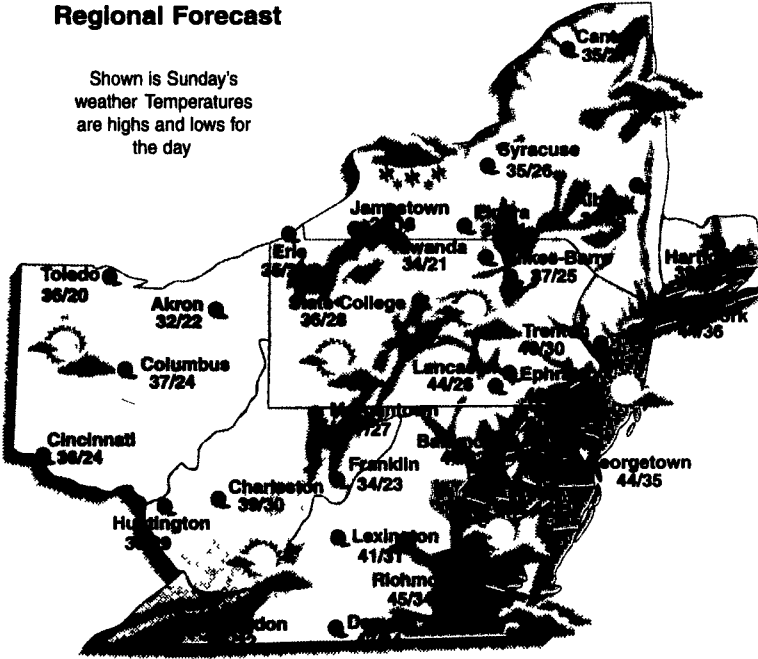

Regional Forecast

Shown is Sunday's weather. Temperatures are highs and lows for the day.

Last Week's Precipitation Lancaster

November 10	0.48"
November 11	0.00"
November 12	0.30"
November 13	0.00"
November 14	0.32"
November 15	0.00"
November 16	0.00"