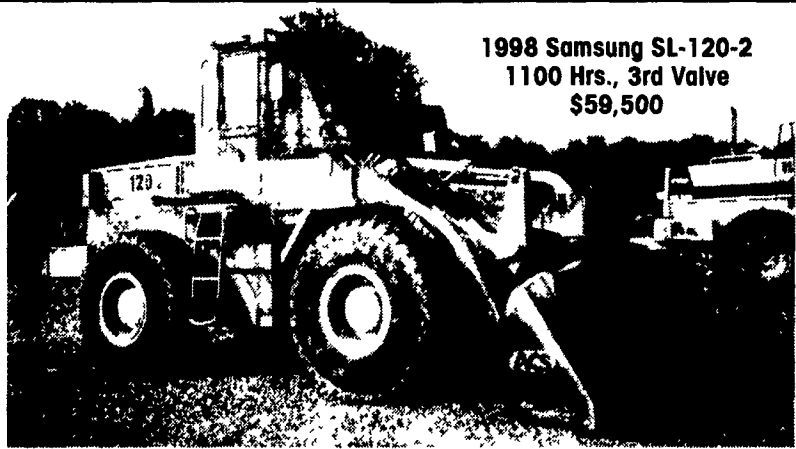

WENGERS OF MYERSTOWN

CONSTRUCTION EQUIPMENT & PARTS

800-552-5080 • Nights 717-272-9583

Rt. 501 South Myerstown, PA 17067

HOURS: Mon-Fri • 7:30-5:00 Saturday • 7:30-Noon

www.wengers.com

kbaum@wengers.com

1998 Samsung SL-120-2
1100 Hrs., 3rd Valve
$59,500

JCB 508C 8000 Lb.,
42', 700 Hrs.
$53,500