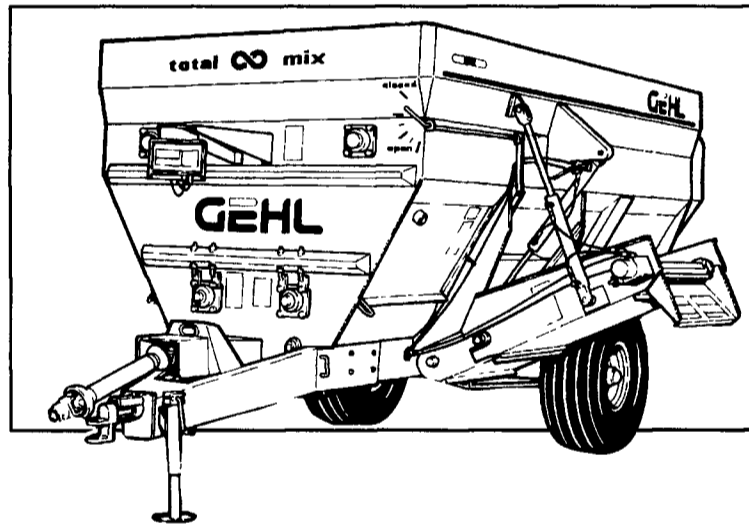

TMR "Total Mix" Mixer Feeders

"Total Mix" TMR mixer feeders let you mix more long-stemmed hay into your ration - up to 30% by weight depending on hay type and moisture content.

- "Hay - slicer auger" - Incorporates knife assemblies into the two bottom augers
- Better mixing action - Four-auger design creates a double figure - 8 mixing pattern for fast and complete mixing of all feed ingredients.
- Energy efficient - Planetary drive system requires less horsepower
- Built to last - Patented star couplers absorb shock loads by allowing the bottom augers to flex, providing long service life.
- Five sizes - 150 to 455 cubic feet capacities.