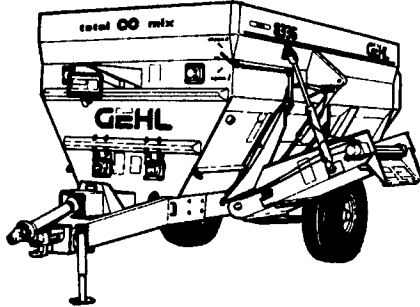

Large, comfortable cab with armrest control console
18-speed powershift transmission
Clean burning, 6 cylinder Turbocharged Cummins B5 9 engine
Wet multi-disc clutch increases durability by cushioning torque loading surface while dissipating heat.
New narrow streamlined hood with tilt/lift design for easier maintenance
Electronic 3-point hitch
Tighter AWD steering angle for added maneuverability

Sale Price \$12,900

Used Lucknow 285 Mixer-Feeder

285 Cu. Ft. Good Condition With Scale

Sale Price \$9,995

NEW GEHL

TMR "TOTAL MIX" MIXER FEEDERS

"Total Mix" TMR mixer feeders let you mix more long-stemmed hay into your ration - up to 30% by weight depending on hay type and moisture content.

THE ALL-NEW SL 4635 & 4835

GEHL'S EXPANDED "35 SERIES" Now More Versatile Than Ever!

Gehl's all-new "35 Series" line offers the most advanced design in skid loader history. And now the line includes two new models - the SL 4635 and 4835. Highly maneuverable, extremely stable, and with increased lift and unsurpassed visibility, they get the job done in tight confines. Plus they offer built-in features for easy maintenance and user comfort.

- Conventional or swing frame models
- Choice of cutting widths from just over 9 feet to the 18-foot giant
- Wide, machined conditioning rolls
- Simple drive system

YOUR LIVESTOCK IMPLEMENT LINE

Gehl Finance Offers: Cash Discounts from \$1,000 to \$2,000 or Low-Rate Financing As Low As 0% for 36 Months or Waiver Till Jan. 1, 2002