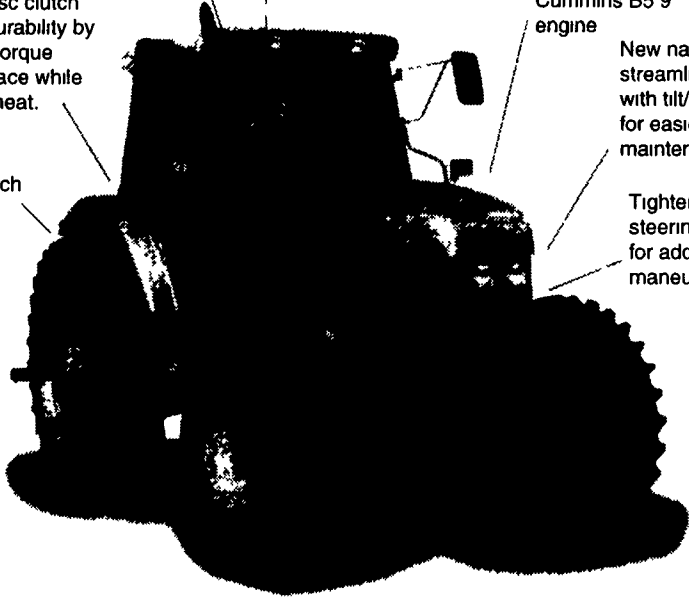

GEHL

LEBANON VALLEY IMPLEMENT COMPANY, INC.

Monday-Friday 7:30-5
Saturday 7:30-12

700 EAST LINDEN STREET
RICHLAND, PA 17087
Lebanon County 717-866-7518

Farm Plan
A Service of FPC Financial

Simplicity

NEW WHITE 8410 TRACTOR, 145 HP 4WD LEASE THIS TRACTOR FOR ONLY \$589 A MONTH

Large, comfortable cab with armrest control console
18-speed powershift transmission
Clean burning, 6 cylinder Turbocharged Cummins B5 9 engine
Wet multi-disc clutch increases durability by cushioning torque loading surface while dissipating heat.
New narrow streamlined hood with tilt/lift design for easier maintenance
Electronic 3-point hitch
Tighter AWD steering angle for added maneuverability

Lease terms are subject to approval by Agricredit
Lebanon Valley Implement Co., Inc.
700 E. Linden Street, Richland, PA 17087 717-866-7518

See us for details

THIS WEEK'S SPECIALS

New Farmhand RC1510

15 Ft. Folding Rotary Cutter, C.V. Drive Shaft, 180 HP Splitter Gear Box, 3-140 HP Gear Boxes with Slip Clutches, Cuts Brush Up To 2" Dia.