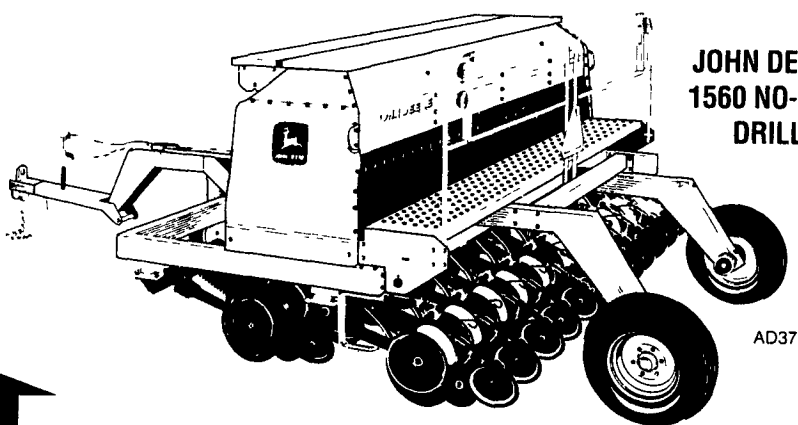

Mark Martin Auto Sales purchased the champion dairy beef for \$2.50 a pound from exhibitor Jevin Kready, left. At right is Stephanie Feister, Farm Show Queen.

Reserve champion swine at Manheim was exhibited by Derick Bollinger, center, and sold for \$4.75 per pound to Grier's Market, represented by Jim Grier, right. At left is Stephanie Feister, Farm Show Queen.

Reserve champion dairy beef, exhibited by Jeff Nolt, center, was purchased for \$1.50 a pound by McCracken's Feed, represented by Peter McCracken, left. At right is Stephanie Feister, Farm Show Queen.

JOHN DEERE
1560 NO-TILL
DRILL

AD37

NO-TILL? NO PROBLEM.

- ▶ Here's the drill that truly outperforms the legendary 750 Drill.
- ▶ Apply as much as 450 pounds of down-force per opener for penetrating tough no-till. turn off down-force to give openers 2 inches of float for accurate depth control in mellow conditions.
- ▶ Plain-grain seedbox capacity is boosted 25 percent . now 3 1/2 bushels per foot; boxes fill evenly, empty completely
- ▶ Grass-seed capacity has doubled (plain-grain only)
- ▶ Available in 10-, 15-, and 20-foot widths, 7 1/2- or 10-inch spacing.