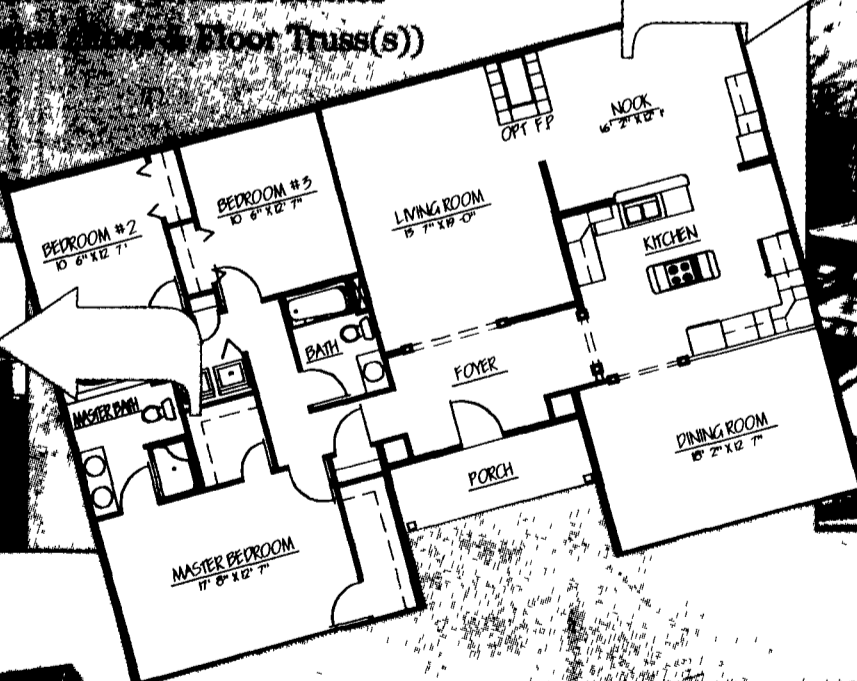

**Panelized Shell
Framing Packages
Starting at \$15,400**

Building has never been so easy & affordable for the Builder, Developer or Do-It-Yourselfer. Shell Framing Packages, Roof Truss(s), Engineered Wall Panels, Anderson Windows, Peachtree Doors, and Appalachian Mill Kitchen/Bath Cabinetry...
Buy Your Building Components from a Manufacturer and Save