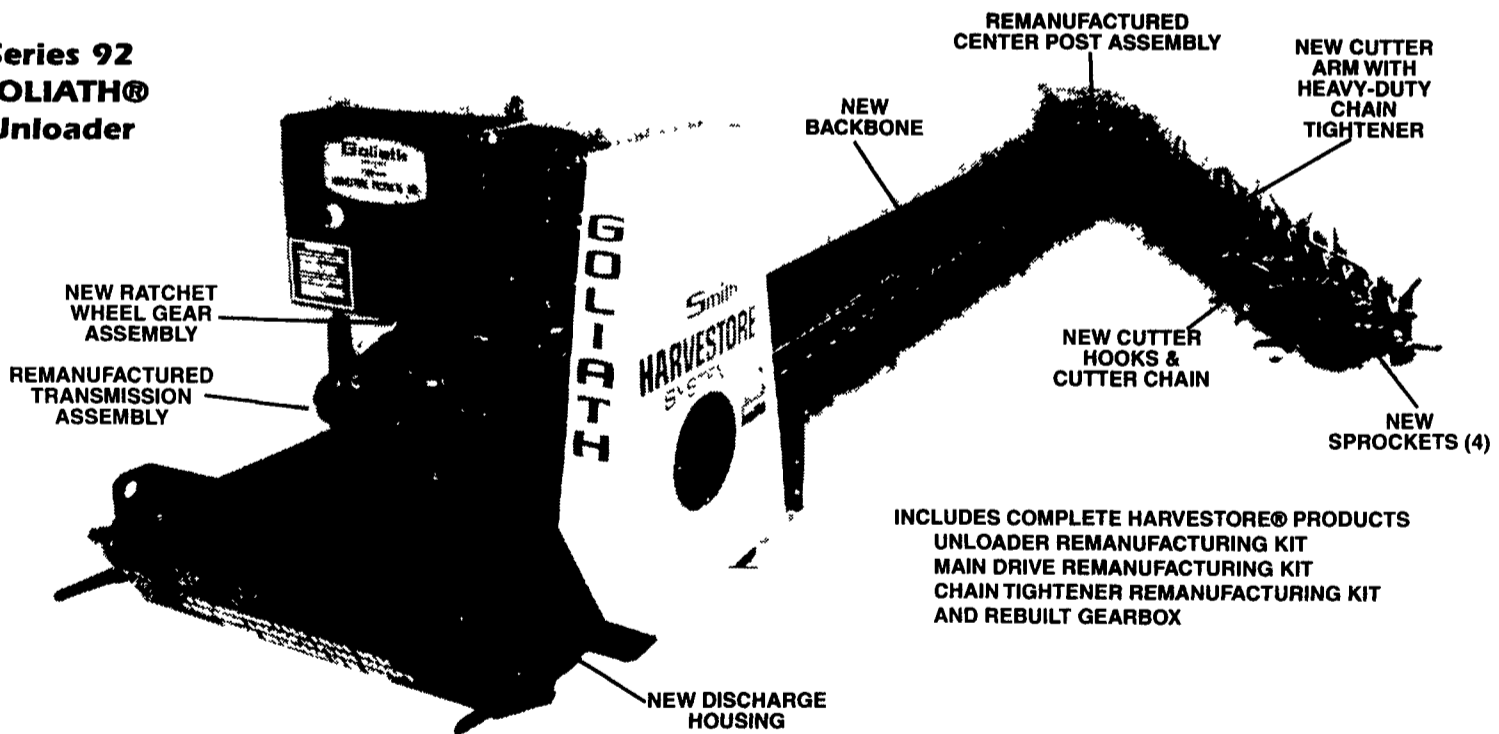

HARVESTORE® SERVICE YOU CAN TRUST

PLUS UNLOADERS REMANUFACTURED BY THE PEOPLE WHO SERVICE THEM...

**Series 92
GOLIATH®
Unloader**

INCLUDES COMPLETE HARVESTORE® PRODUCTS
UNLOADER REMANUFACTURING KIT
MAIN DRIVE REMANUFACTURING KIT
CHAIN TIGHTENER REMANUFACTURING KIT
AND REBUILT GEARBOX

**Yes! There's still time for Penn Jersey to build a pre-owned
Harvestore structure for your corn crop this year.**

PENN JERSEY PRODUCTS, INC.
YOUR LOCAL INDEPENDENT AUTHORIZED HARVESTORE® SYSTEMS DEALER
P.O. BOX 7 • NEW HOLLAND, PA 17557 • 717-354-4051