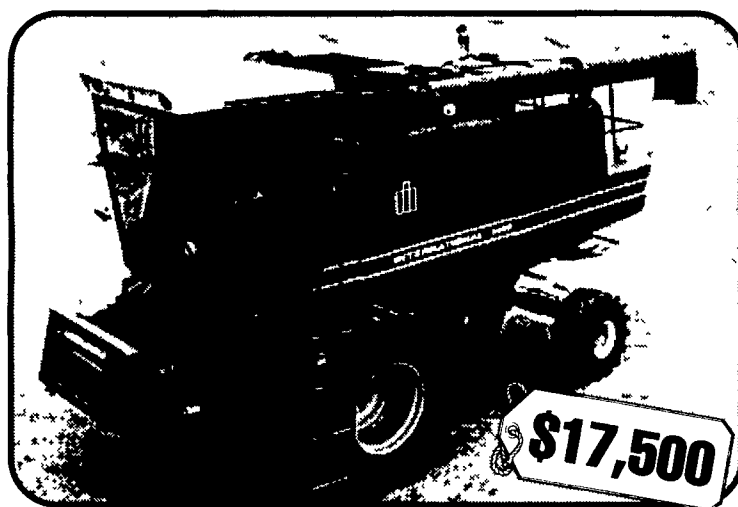

A 21493 1982 IH 1460 2WD, 4640 Hours, Specialty Rotor, Chopper, Auto Header Control, FDR Rev, Drive Tires - 30.5 x 32

Waiver of Interest on Used Combines Until 9/1/2001

Financing Available On All Used Combines From Hooper

Interest Waiver Till 9/1/01 with Balance at Standard Rate or Up to 60 Months Total **OR**

Fixed Low Rate Financing of 4.9% for 36 Months

Fixed Low Rate Financing of 5.9% for 48 Months

Fixed Low Rate Financing of 6.9% for 60 Months

FINANCING OPTIONS SUBJECT TO CHANGE WITHOUT NOTICE

Used IH Cornhead For Sale

All Combines are LOCALLY Traded Hooper Combines.

Other Locally Traded Used Combines in Stock

- **CIH** 1640, 1660, 1666, 1680, 2166, 2188, 2388
- **IH** 715, 1420, 1440, 1460, 1480
- **JD** 6620, 9500
- **MF** 550, 750
- **NH** TR 70