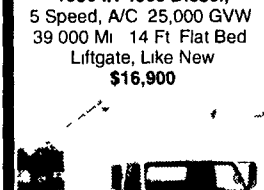

1995.5 GMC W 4, Turbo
Diesel, Auto, 16 ft Van,
14,250 GVW, Pull Out Ramp,
Clean, 94,000 Mi $13,500