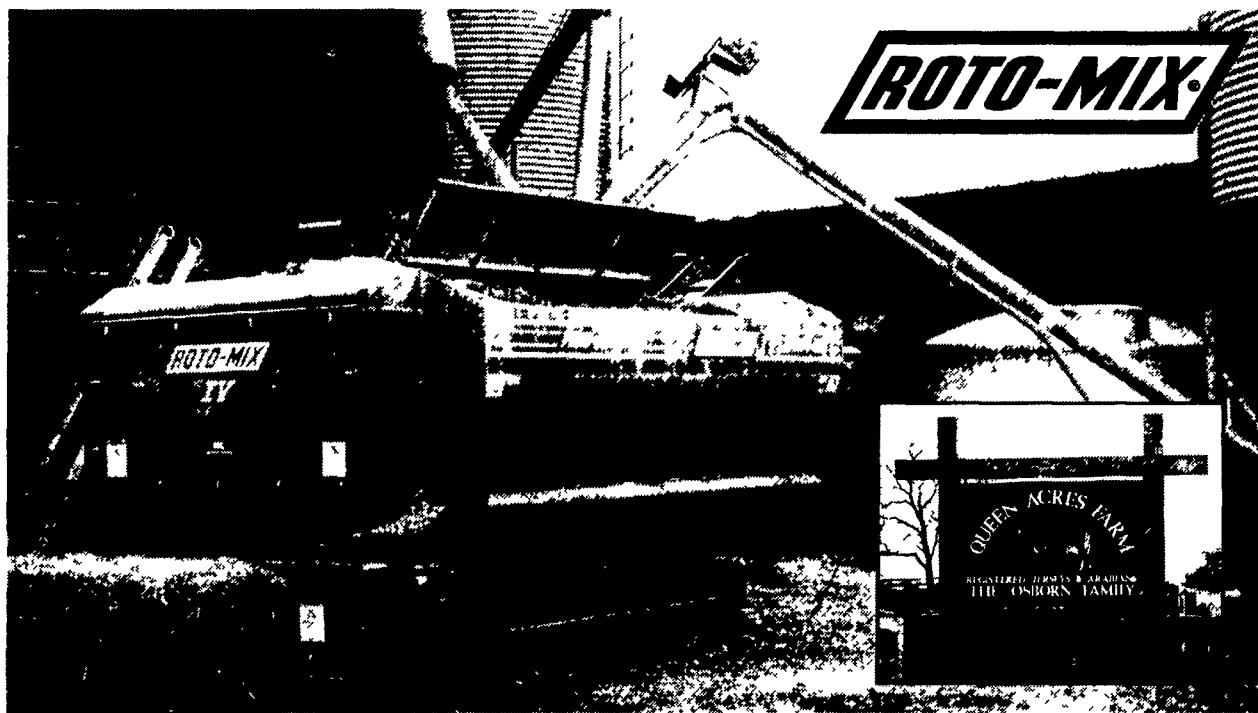

"No auger mixer can process and mix dry long hay like a Roto-Mix mixer can."

-Jim Osborn, Queen Acres Farm, Keymar, MD

"When I do the feeding I like to load the hay into the mixer early in the mix. That allows the hay to be processed to a shorter fiber length. When Jim does the feeding he loads the hay in last, he likes to see a longer fiber. Either way the cows eat it. We clean very little out of the feed bunk."

- J.W. Wothlie,
Farm Manager

Queen Acres Farms is the home of the 7th ranked Jersey herd in the nation, milking 110 cows.

- Using Roto-Mix Model 354 stationary mixer, powered by two 10 hp single phase electric motors. Purchased from Lapp's Barn Equipment in 1997 to replace a 1 yr. old, 4 auger mixer.
- Mixing TMR, 46 lbs. per cow per day, including 5 to 6 lbs. of dry baled hay.
- High herd average for milk production - 19,600 lb, with high protein test and high butterfat test - 5.1%

LAPP'S

BARN EQUIPMENT

5935 Old Philadelphia Pike, Gap, PA 17527

PHONE: 717-442-8134

Call for free demo of Roto-Mix Mixer

Better Bilt Storage, Inc.
Sugar creek, Ohio
330-852-4088
In Business 25 Years!

Call us Now to order your next Used Harvestore® For Haylage, Cornlage, or Hi-Moisture Corn.

All structures include New Rebuild Kits, and NEW or Completely Rebuilt Unloaders. - All Guaranteed.

Inventory In Stock!

1-81x19 Slurry	1-20x80 - 30" wide Unl.
1-20x70	1-20x90 - 30" wide Unl.
1-20x60	1-20x41 w/PSA
1-14x40 - 1981	1-25x80 - 1981

Rexnord - 20' cutter chain.....$835
20' conveyor chain....$835

Check with us -
You'll be glad you did!

"Used Harvestores® is our Business Since 1975"

BUILDINGS AND SUPPLIES

3 Rustic trusses for 38x38 building. Sm house w/ greenhouse leanto at Red Lion. 610-593-1140

Eastern White Pine Log Siding 4600 LF/24 Sq. .85 LF; Jet Flame Vent-Free LP Stove 18-30K BTU's. Free Standing $275 717-285-2696

- Old Barn Restoration
- New Barn Building
- Roofing and Siding
- Horse Barns
- Garages
- Run-in Sheds
- Backyard Stables
- Utility Shed

Free Information and Free Estimates

GROFFDALE BARN

Leave a Message at 717-687-8350
WE WILL TRAVEL OUT OF STATE!

Mailing Address
Moses Riehl

745 Strasburg Pike, Strasburg, PA 17579

Introducing our new pre-fab and modular barns from 1 to 10 stalls. Starting at $1050 + delivery