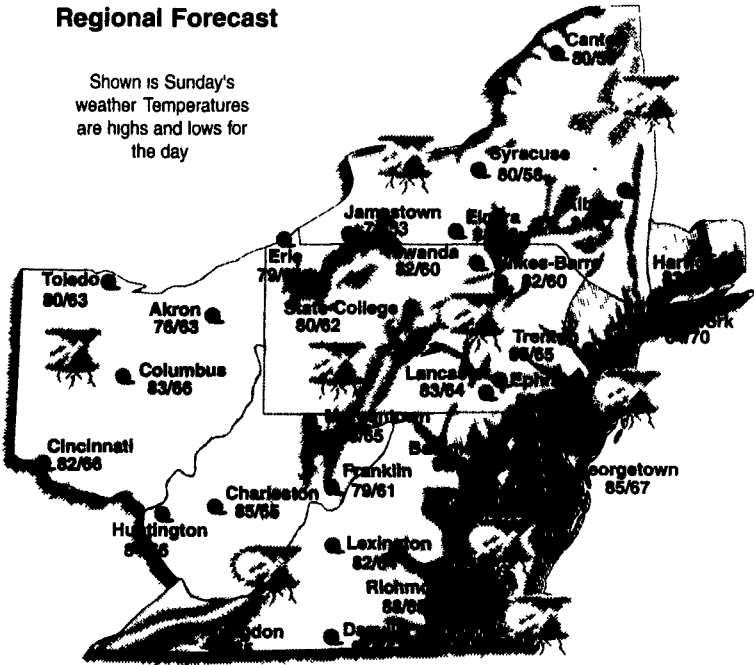

Regional Forecast

Shown is Sunday's weather. Temperatures are highs and lows for the day.

Last Week's Precipitation Lancaster

August 18	0.06"
August 19	0.00"
August 20	0.00"
August 21	0.00"
August 22	0.00"
August 23	0.17"
August 24	0.18"