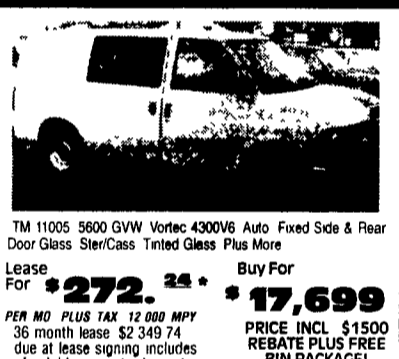

2000 GMC SAFARI CARGO VAN

TM 11005 5600 GVW Vortec 4300V6 Auto Fixed Side & Rear
Door Glass Ster/Cass Tinted Glass Plus More
Lease For **$272.²⁴** Buy For **$17,699**
PER MO PLUS TAX 12 000 MPY
36 month lease $2 349 74
due at lease signing includes
refundable security deposit
PRICE INCL $1500
REBATE PLUS FREE
BIN PACKAGE!