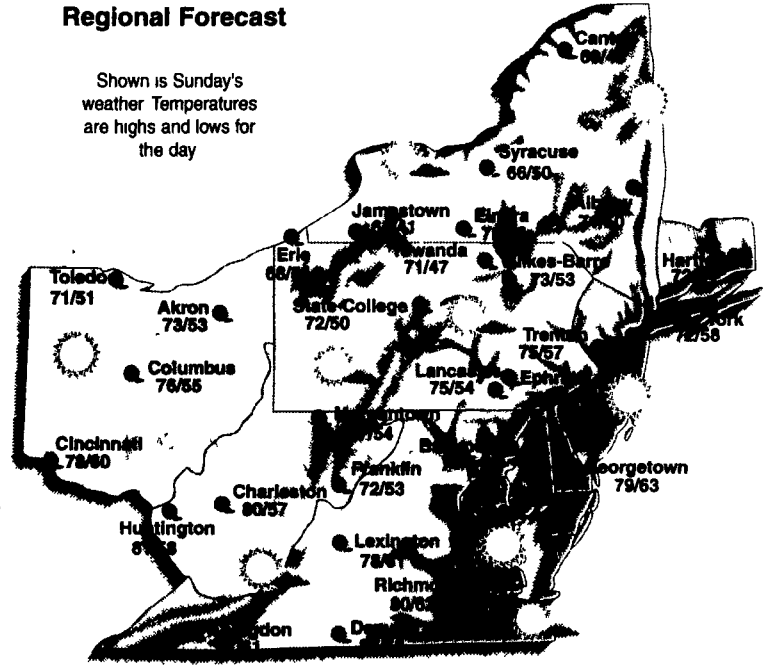

Regional Forecast

Shown is Sunday's weather. Temperatures are highs and lows for the day.

Last Week's Precipitation Lancaster

Date	Precipitation
August 11	trace
August 12	trace
August 13	trace
August 14	0.04"
August 15	0.00"
August 16	0.11"
August 17	trace