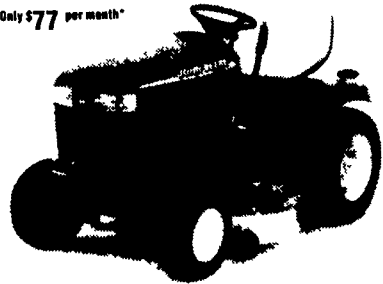

1438GS Sabre® Lawn Tractor
 • 14.5 hp
 • 38 inch mower deck
 • 5 speed shift on the go transmission

325 Lawn and Garden Tractor
 • 18 hp V-twin engine
 • Automatic transmission
 • 45 inch Convertible mower deck