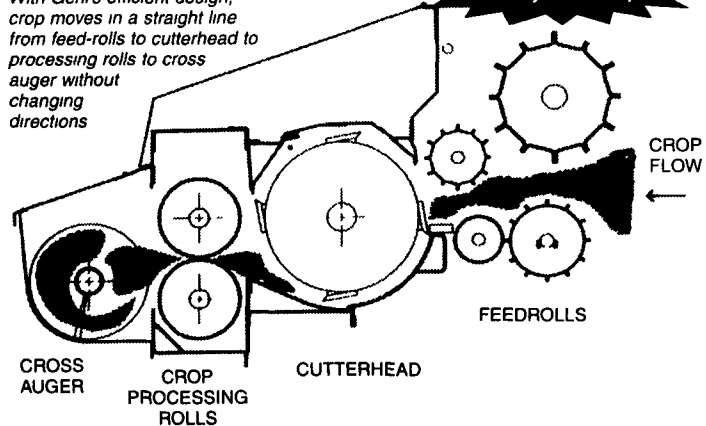

GEHL Construction Tough

Binkley & Hurst Bros. Introduces...

The NEW ACRE-EATING Swing Frame Pull Type Disc Mower Conditioner

In Stock 15 Ft. Model

With easy-to-use cart transport for narrow roads.

ASK ABOUT 0.9% FINANCING or WAIVER TILL JULY 1, 2001

Now Is The Time To Make Your Move To Binkley & Hurst With Quality Gehl Machines That Last & Last!

In Stock Now! The New Kernel Cracking Crop Processor Gehl Forage Harvester. The new medium size Gehl 1075 Forage Harvester with high speed crop processing roller mill that can be opened up for haylage without removal of unit

With Gehl's efficient design, crop moves in a straight line from feed-rolls to cutterhead to processing rolls to cross auger without changing directions

In Stock! Ready to Chop

Located directly behind the cutterhead cylinder, the Crop Processor features a pair of high-speed grooved rolls that crack kernels, break up the cob and shred the stalk material