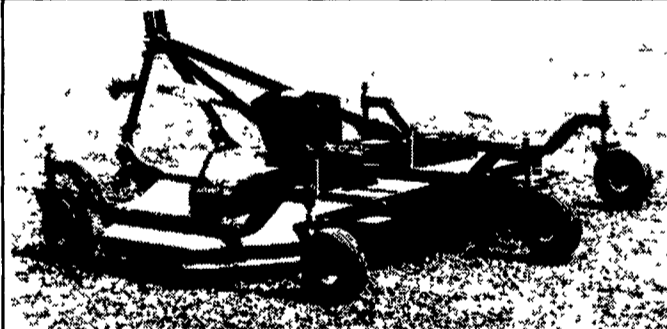

FREEDOM HITCH IMPLEMENT

ATTACHING SYSTEM

- Changes Implements "Quick-As-A-Click"
- Positive Latch and Lock System
- Self Aligning Units
- Economically Priced

R J PULVERIZERS

- Flat Fold Wing Pulverizers
- Narrow 10FT4IN Transport
- Sizes 3 Foot to 40 Foot
- Center Bearing on 9 Foot and Larger

TONUTTI

- * Hay Tedders
- * Carted Finger Wheel Rakes
- * Jumbo Pull Type Finger Wheel Rakes
- * Rotary Hay Rakes

TUFLINE

Blades and Box Scrapers

- Blades - 5 Foot to 10 Foot Width
- Manual or Hyd. Angle Blades
- Box Scrapers - 3 Foot to 8 Foot
- Models Available For The Weekend Farmer or Commercial Contractor