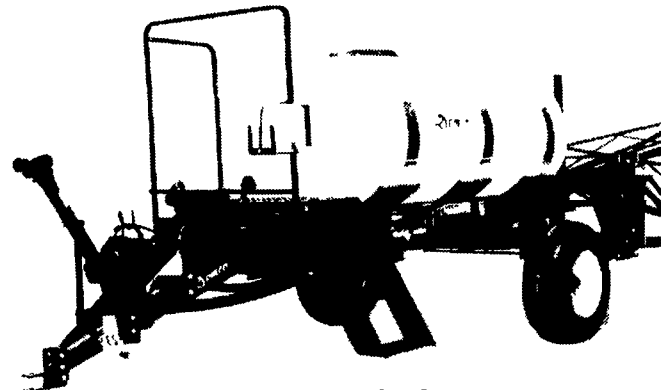

DEMCO Sprayers

Hydraulic X-Fold Booms
Electric Boom Controls
Lil' Thumper Piston Pump
Quality, Durability, Value

WORKSAVER Skid Steer Post Drivers

Up to 40 Strokes
Per Minute. Drives
Wood or Steel
Posts. Circular
Bubble Level
Indicator. Fits
Most Popular Skid
Steer Loaders