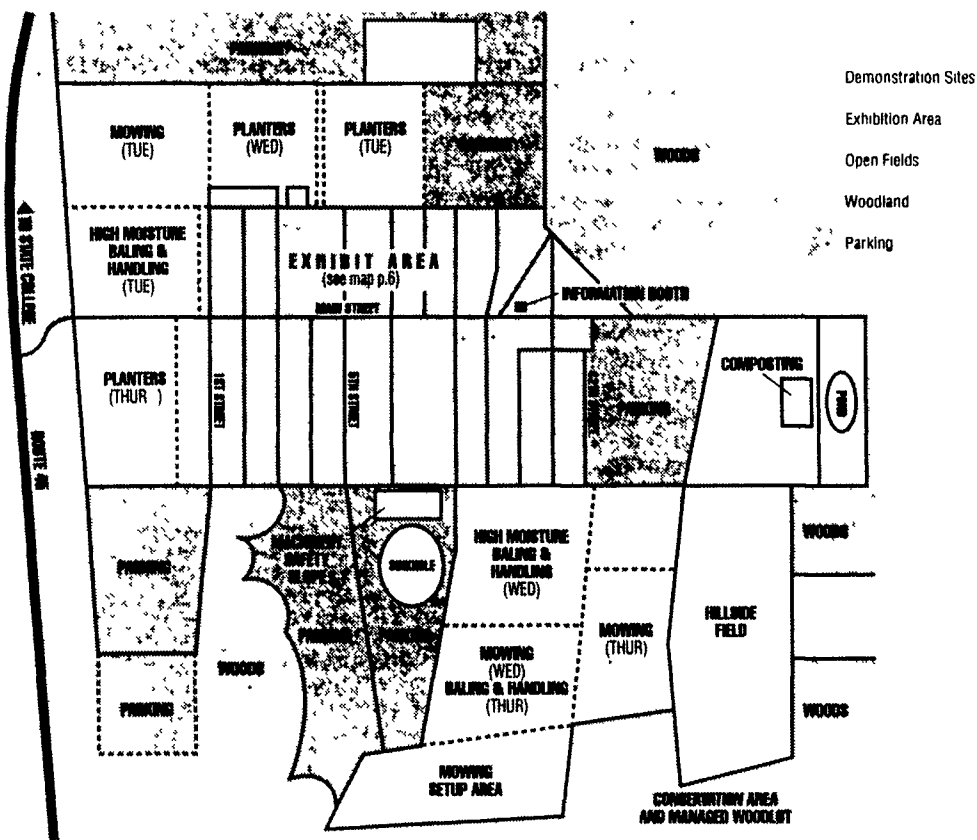

MACHINERY DEMONSTRATION MAP

FIELD MACHINERY DEMONSTRATIONS

Explore more than \$20 million worth of machinery and see what it can do. Penn State faculty will be on hand to answer questions. See the map for locations. Times and locations of all demonstrations are subject to change due to weather conditions.

Skid-Steer Rodeo

Between 1st St. and Route 45

Get behind the wheel and compete for prizes on a timed track, after some instruction on safe operation. Wednesday from 12:30-2:30 p.m.

Farm Safety Demonstration Area