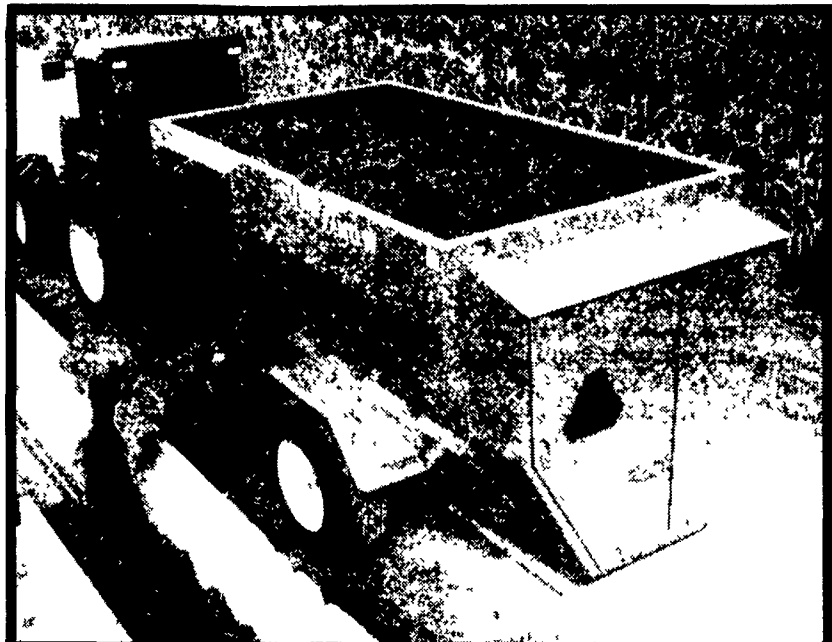

Skid-Steer Rodeo

Between 1st St. and Route 45

Get behind the wheel and compete for prizes on a timed track, after some instruction on safe operation. Wednesday from 12:30-2:30 p.m.

Farm Safety Demonstration Area

Penn State Ag

LUCK//NOW MIXER FEEDERS "P" SERIES

Since 1979 LUCK//NOW Mixer Feeders have been recognized as one of the most dependable and strongest built mixers in the field.

To enhance its existing line of Mixer Feeders LUCK//NOW introduces the "P" Series of Mixer Feeders with six models ranging in size from the Model 300 with a mixing capacity of 310 cubic ft., to the Model 900 with a mixing capacity of 900 cubic ft.