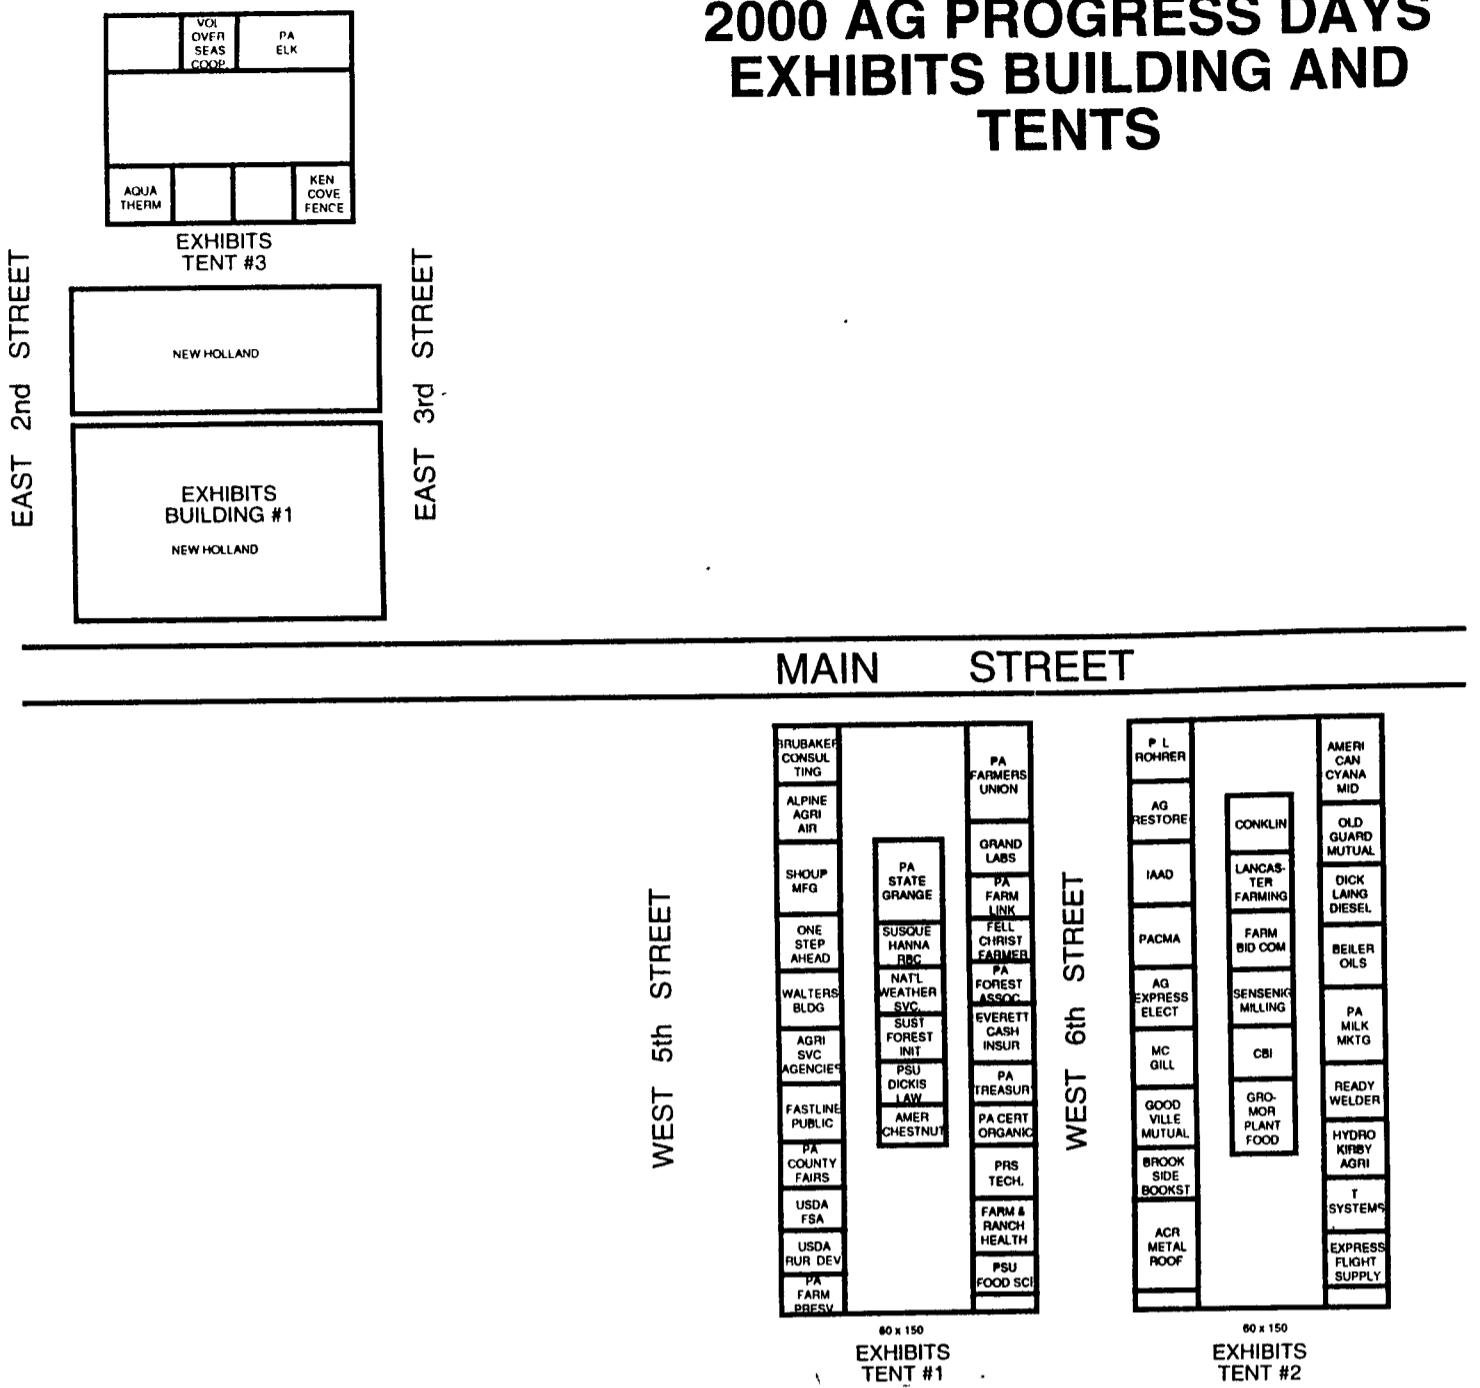

Penn State Ag PROGRESS 2000

.2000 AG PROGRESS DAYS DAILY SCHEDULE

Events are held all three days unless indicated.

Key to abbreviations:

- CB = College Exhibits Building
- CBT = College Exhibits Building Tent
- CC = Corn Crib
- NRCP = Natural Resource Conservation Partnership Area
- HA = Horse Arena
- SE = Special Events Building
- FR = Family Room
- Tu = Tuesday
- We = Wednesday
- Th = Thursday

2000 AG PROGRESS DAYS EXHIBITS BUILDING AND TENTS

- 9 00 Ag Progress Days Exhibits open
Farm Safety and Health Quiz Bowl - 4-H Youth (We) - CBT
- 10 00 4-H Equine Skillathon "Horseless" Division (Th) - HA
Lamb Skillathon and Live Lamb Show (We) - Junior Livestock Exhibition Tent
Antique Mule-Powered Hay Press Demo - Pasto Agricultural Museum
Plum Pox Workshop (Tu, We) - CB theatre.
(Th) - CBT
Hanoverian, Thoroughbred, and Paso Fino Breed Clinics (We) - HA
General Research Tour - CC
Forest Stewardship Tour - NRCP
Wetlands and Stream Corridor Management Tour - NRCP
Water Quality Tour - NRCP
Pennsylvania Dairy Promotion Luncheon (by invitation) (Th) - SE
- 10 30 General Research Tour - CC
Field Machinery Demo: Mowing - see map for location
Farm Safety Demo (Tu Th) - end W 8th St
- 11 00 Farm Equipment on the Highway seminar - CB theatre (Tu We)
Flower Arranging Demo - Landscape, Lawn and Garden Tent
Graziers Forum - NRCP
Keystone Dressage and Combined Training Drill Team (Tu) - HA
PA State Police Mounted Patrol (We) - HA
Friesian Breed Clinic (Th) - HA
General Research Tour - CC
Conservation Tour - NRCP
Nutrient Management Tour - NRCP
Forest Stewardship Tour - NRCP
Water Quality Tour - NRCP
- 11 30 Field Machinery Demo: Show and Tell with Major Manufacturers - see map for location
Working Sheep Dog Demo - HA
General Research Tour - CC
- 12 00 Storytelling: Jan Kinney (Tu, Th) Ermyrn King (We) - FR