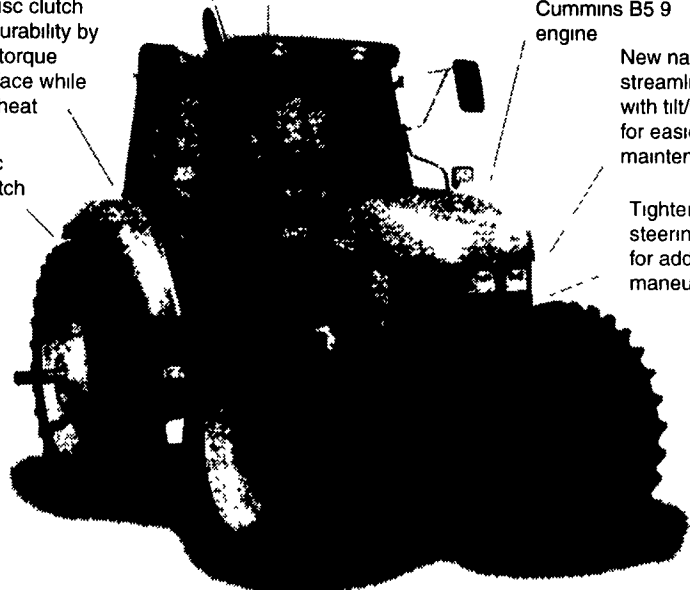

## NEW WHITE 8410 TRACTOR, 145 HP 4WD LEASE THIS TRACTOR FOR ONLY \$589 A MONTH

- Large, comfortable cab with armrest control console
- 18-speed powershift transmission
- Clean burning, 6 cylinder Turbocharged Cummins B5.9 engine
- Wet multi-disc clutch increases durability by cushioning torque loading surface while dissipating heat
- New narrow streamlined hood with tilt/lift design for easier maintenance
- Electronic 3-point hitch
- Tighter AWD steering angle for added maneuverability

## THIS WEEK'S SPECIALS USED HESSTON 7165 HARVESTER

3 Row  
Corn Head &  
7 Foot  
Hay Head  
Sale  
Price  
**\$15,795**

USED  
New Holland  
**900  
HARVESTER**  
Metal Alert, Tandem Axles,  
3 Row Narrow Corn Head  
and 7 Ft. Hay Head  
**\$15,700**