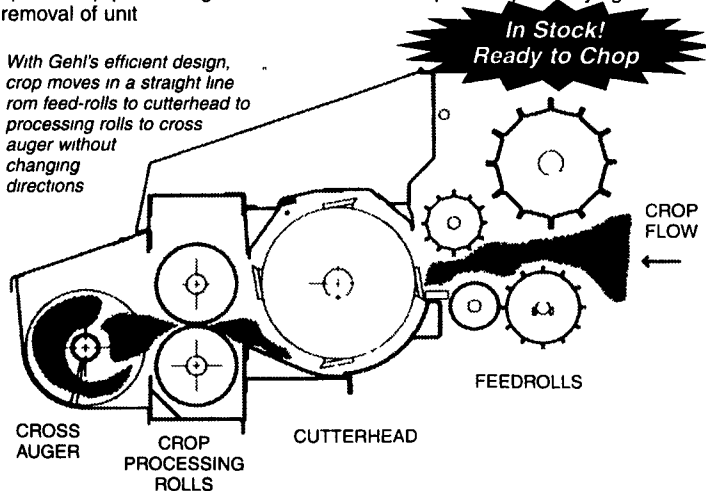

- | | |
|-------------------------------------------------------------|-------------------------------------------------|
| Gehl SL 3825 SX Skid Loader | WR 418 8 Wheel V Rake, Pull Type |
| Gehl HB 72U Broom Sweeper for Skid Loader Bucket Attachment | TR 330 3-Row Corn Head |
| Gehl FB 1540 Blower | DC 2412 12' Center Pivot Disc Mower Conditioner |
| Gehl CB 1075 Kernel Processor Forage Harvester | TR 3038 2 Row Narrow Corn Head |
| Gehl MX 170 Grinder Mixer | 7 Foot HA 1210 Hay Pickup |
| Gehl MS 1315 V-Tank Scavenger Spreader | BU 980 Forage Boxes |
| Gehl WR 520 Folding 10-Wheel Rake | DC 2345 9' Pull Type Disc Mower Conditioner |
| FB 1580 Large Drum 1000 PTO Blower | MX 125 Grinder Mixer |
| | D2365 10' Pull Type Disc Mower Conditioner |

Come to Binkley & Hurst & Make Your Deal Now!

ASK ABOUT 0.9% FINANCING or WAIVER TILL JULY 1, 2001 Now Is The Time To Make Your Move To Binkley & Hurst With Quality Gehl Machines That Last & Last!

In Stock Now! The New Kernel Cracking Crop Processor Gehl Forage Harvester. The new medium size Gehl 1075 Forage Harvester with high speed crop processing roller mill that can be opened up for haylage without removal of unit

With Gehl's efficient design, crop moves in a straight line from feed-rolls to cutterhead to processing rolls to cross auger without changing directions

Located directly behind the cutterhead cylinder, the Crop Processor features a pair of high-speed grooved rolls that crack kernels, break up the cob and shred the stalk material