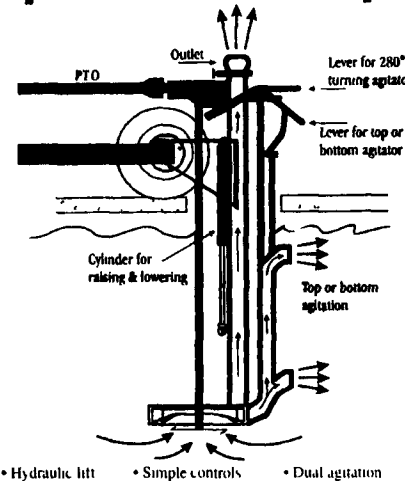

Liquid Manure Pit Pumps

• Hydraulic lift • Simple controls • Dual agitation

MILLER'S REPAIR
1 Mile North of Bird in Hand
8 Miles East of Lancaster
Ph. 717-656-6109

WHERE CAN YOU BUY A NEW 300 BU. SPREADER W/POLY FLOOR, HYD. WEB DRIVE, END GATE, TOP BEATER, T-BAR WEB FOR UNDER $7,000?

CALL BINKLEY & HURST!