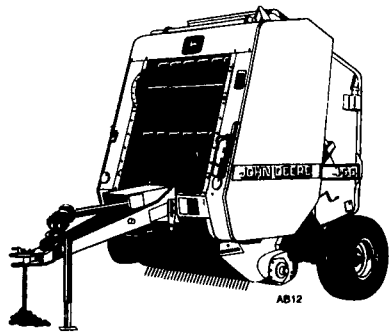

**Congratulations to the
DAIRY OF DISTINCTION
Award Recipients**

**85- TO 105-HP
ADVANTAGE SERIES
TRACTORS**

**DISCOVER UNFAIR COMPETITION
FOR LOW-COST TRACTORS**

- ◆ Compare these dependable tractors to others in their class – and see the John Deere advantage!
- ◆ John Deere 4- and 6-cylinder diesels deliver up to 51.9 percent torque rise
- ◆ 17.5 gpm of standard hydraulic flow
- ◆ Flat, roomy operator platforms
- ◆ Standard wet clutch
- ◆ Large fuel tanks

**IN STOCK:
Model 6605, 95 HP**

**TIGHT BALES,
EVERY TIME**

- ▶ Make tight 4x5- or 5x5-foot bales weighing up to 1,450 pounds
- ▶ Double-arm hydraulic or electric bale wrapping
- ▶ Standard BaleWatch™ monitor offers "look-ahead" baling
- ▶ 456 Silage Special Baler handles wet and dry hay