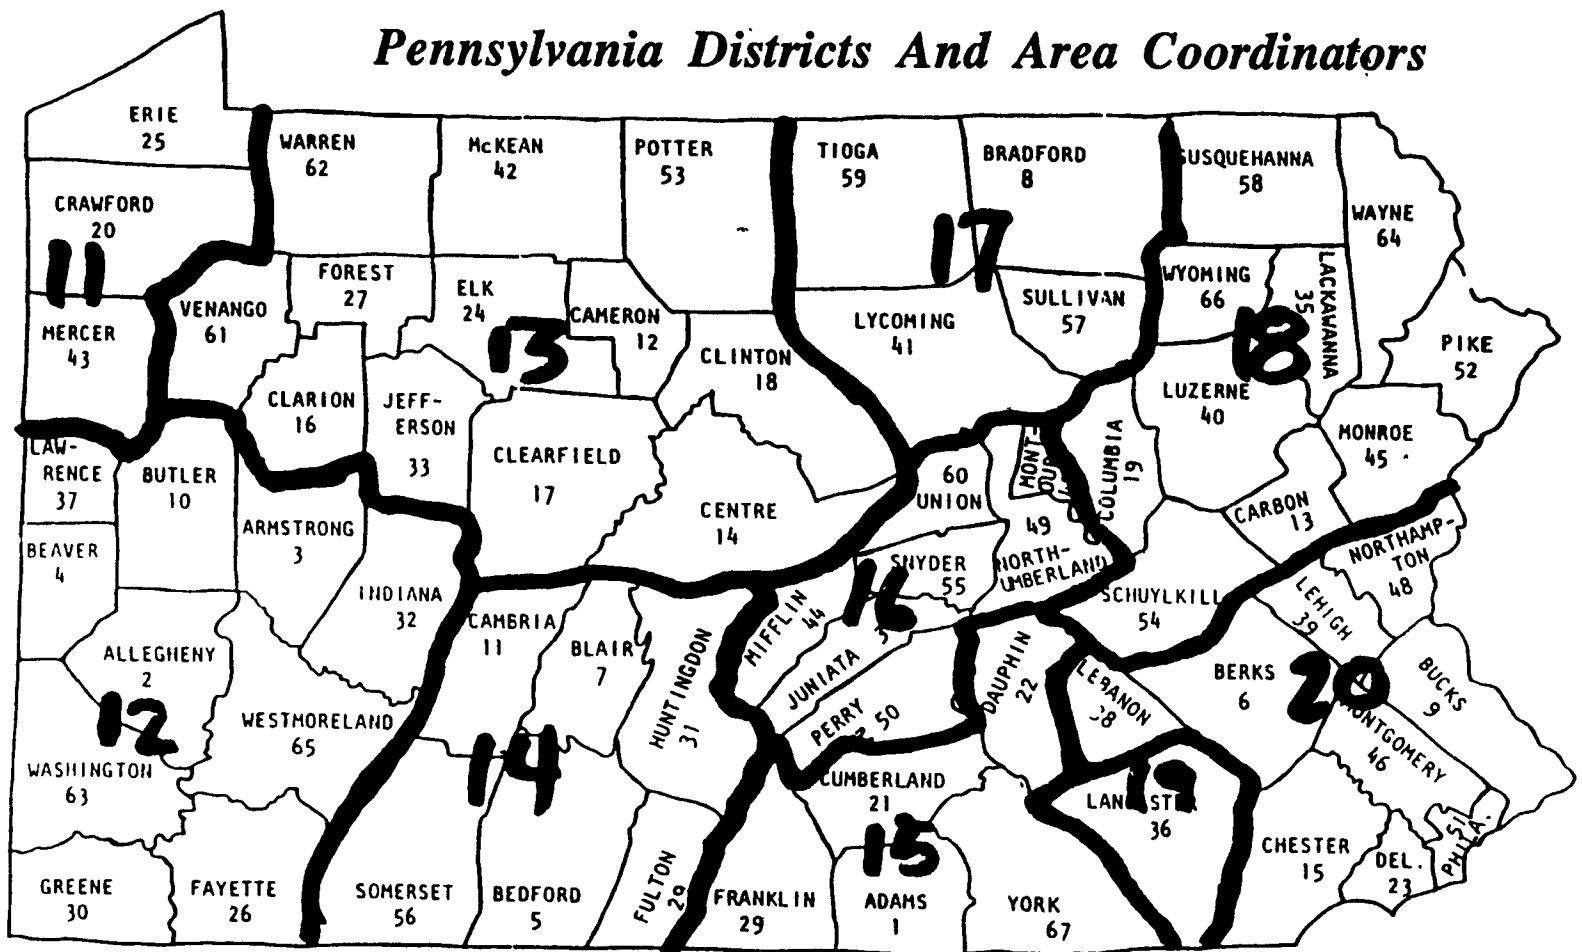

Lancaster County

J. Kenneth & Lisa Wiker

J. Kenneth and Lisa Wiker of Holtwood own this 75-acre, second generation dairy operation. They milk 82 head of Holsteins. J. Kenneth and Lisa have lived on the farm for 12 years. However J. Kenneth had worked for his father for several years before he purchased the operation. The Holtwoods are proud of their farm and thankful they have the opportunity to raise their two children, Matthew and Emily, at the same place where J. Kenneth was raised.

Pennsylvania Districts And Area Coordinators

District 11:
George Wilcox
Erie County Extension
850 East Gore Road
Erie, PA 16509
(814) 825-0900

District 13:
Susan Alexander
Jefferson County Service Ctr.
RD 5
Brookville, PA 15825
(814) 849-7361

District 15:
Norman Coons
20031 Black Road
Dry Run, PA 17220
(717) 349-2847

District 17:
Robert Hockenbrock
RD 1, Box 612
Richfield, PA 17086
(717) 694-3318

District 19:
James Barnett
1225 Industrial Highway
Southampton, PA 18966
(215) 322-0200