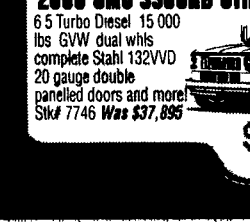

WANT TO BUY all makes
and models of construc-
tion equipment.
301-371-5500.

1996 INTERNATIONAL 4700, DT466,
175 HP, 5 Spd, 25,500 GVW, 24 Ft Van
Body 5 Spd or AT. **LOW MILES.**

1978 IHC 1800 Dump MV446 Gas;
5-Spd & 2-Spd Rear, 30,200 GVW, P/S
10 00x20 on Spoke. 9' Dump Body

2000 GMC 2500
4X4
6000 V8, AT, AC,
8600 lbs GVW, lock
rear, 4 70 rear, HD
suspension and more!
Stk# 7667 Was \$27,738

2000 GMC 3500
HD DUMP BODY
6.5 Liter Turbo Diesel, AT,
15000 GVW, Hill 8'8" x7'
Super Marauder Dump,
Volvo ABC Tool Box and
More! Stk# 7721

2000 GMC STAHL
USV BODY
6.5 Turbo Diesel, 12000
GVW, AC, Locking Rear,
Complete Stahl USV Body
w/locking boxes Stk# 7793
Was \$35,192

SAVANA 3500
CARGO VAN
Exc. wbl. base, 5.7 V8,
AC, AT, lock rear, HD
suspension, bin pkg.
installed, free to qual-
ified buyers Stk# 7822

2000 GMC
3500 CREW CAB
7400, V8, AT, AC, PW,
PDL, tilt, CC, HD, trail
pkg., single rear wheels,
skid plates and MORE!
Stk# 7852

2000 GMC 2500
Complete Stahl 96VVS
service body w/top packs
& ladder racks, 6000 V6,
AT, AC, Stk# 7726
Was \$27,408